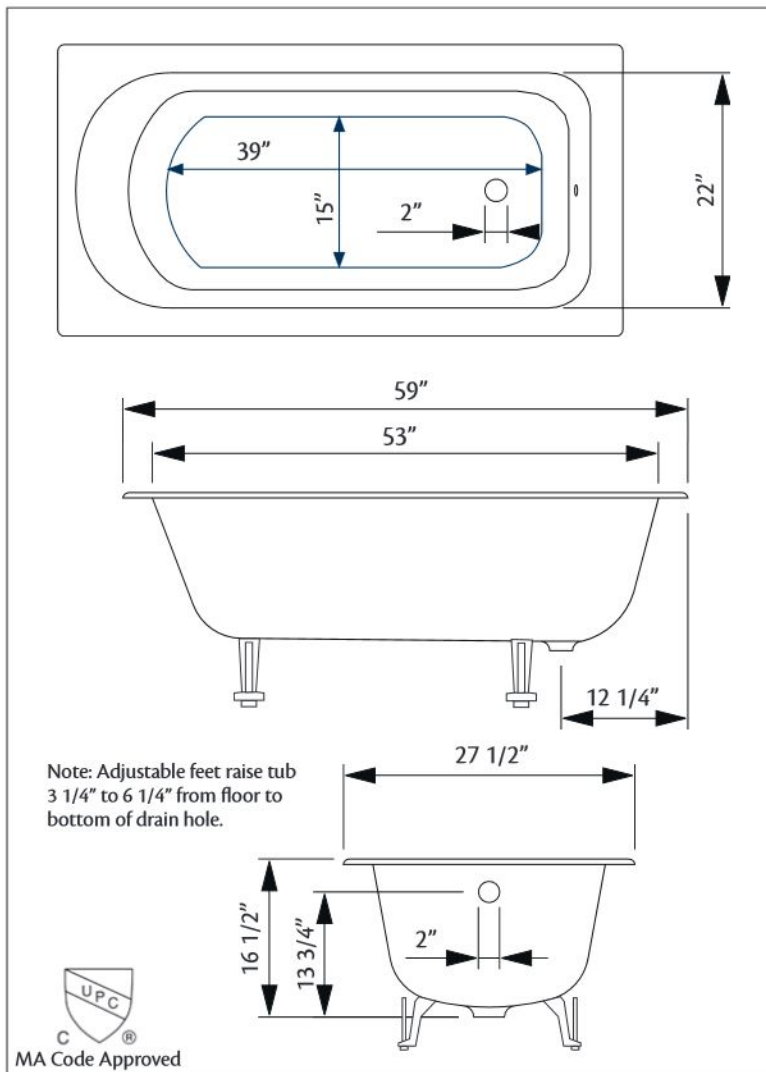

2187 DROP-IN Cast Iron Bath

Cheviot Products' cast iron bathtubs are handmade in Europe with the finest materials. Fired with a thick coating of AA grade titanium-based enamel for unparalleled hardness and non-porosity, the extremely durable surface is easy to clean and resistant to stains, bacteria, and other microbes. Cast iron also keeps your bath warm for the longest possible time.

Model 2190 Shown

59" x 27 1/2" Wide x 16 1/2" Tall

215 lbs, 38 gallons, 145 litres

Colours: Unfinished Exterior

Related Products:

7512 CONTEMPORARY
 Tub Filler, Hand Shower

5100 Tub Filler
 With Hand Shower

5138 Tub Filler

2222 Waste & Overflow

Note: Rough-in dimensions may vary +/- 1/2" and are subject to change. No responsibility is assumed by Cheviot Products Inc. One Year Limited Warranty against manufacturer's defects.