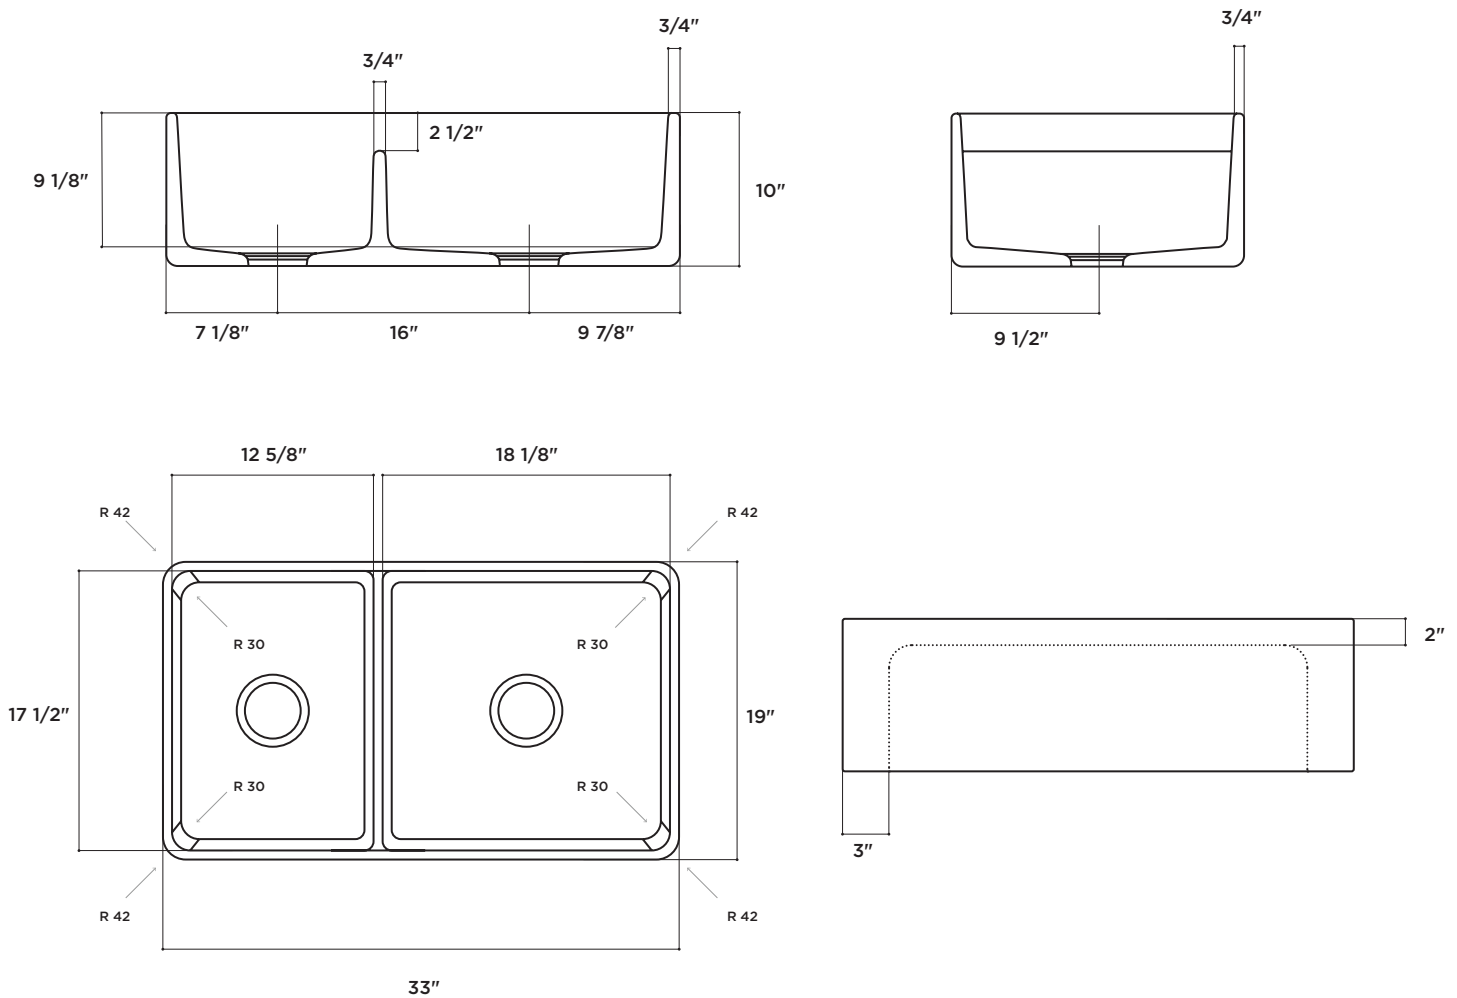

LATOSCANA
by Pairei

..... MADE IN ITALY .....

Reversible Double Bowl Fireclay Farmhouse Sink LTD3319W

PLEASE NOTE

Due to the nature of fireclay products, the given dimensions may vary. We recommend that the cabinet maker wait until the sink is on hand before making any cabinetry or counter tops. While Latoscana endeavors to provide accurate information, all dimensions are nominal, cannot be guaranteed, and are subject to change.