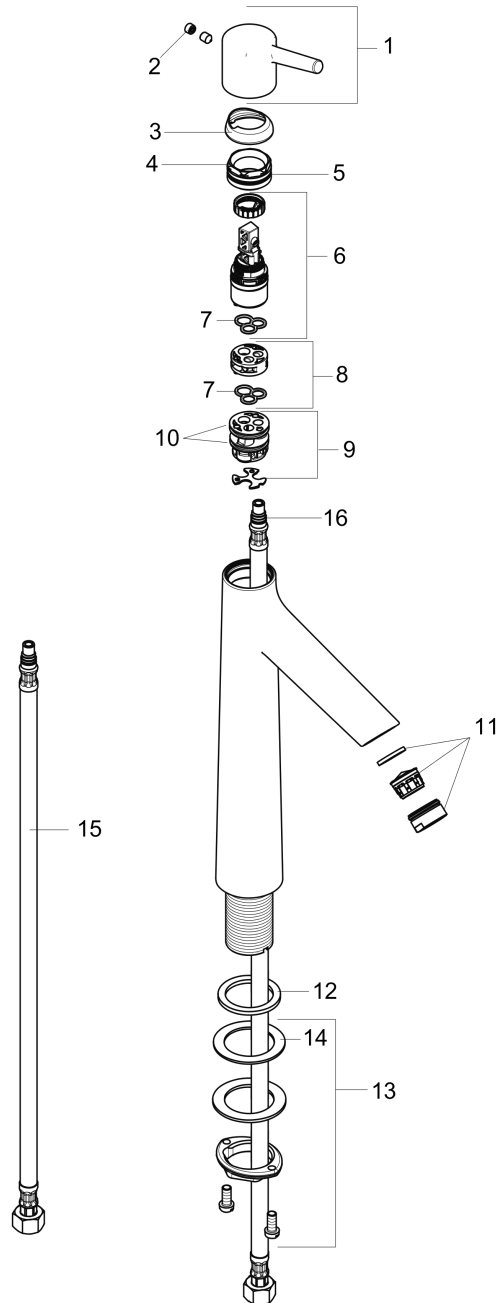

Talis S
Talis S 190 Single-Hole Faucet without Pop-Up
 Finishes : **chrome** Part no. : **72032001**

Description

Features

- Solid brass
- Aerated spray
- Flow: 1.2 GPM
- Ceramic cartridge
- Pop-up assembly not included

Item details

List Price \$ 342.00

Technology

Compliance

Product image

Scale drawing

Talis S
Talis S 190 Single-Hole Faucet without Pop-Up
Finishes : **chrome** Part no. : **72032001**

Exploded drawing

Year of production: >08/16

Talis S

Talis S 190 Single-Hole Faucet without Pop-Up

Finishes : **chrome** Part no. : **72032001**

Spare parts list

Year of production: >08/16

Pos.	Description	Part no.	Price	PU
1	handle	92626000	-	1
2	screw cover	95704000	-	1
3	flange	92625000	-	1
4	nut	92627000	-	1
5	O-ring 27x1,5	92527000	-	1
6	cartridge, assy	95973001	-	1
7	seal	98865000	-	1
8	adapter for cartridge	92628000	-	1
9	adapter for cartridge	98866000	-	1
10	O-ring 23x2	98398000	-	1
11	aerator M24x1 (4,5 l/min)	92877000	-	1
12	flat seal	98749000	-	1
13	fixing set (Ø 32)	13961000	-	1
14	lever collar	97548000	-	1
15	connection hose 23½" M8x0,75 3/8"	98600001	-	1
16	O-ring 7x1,5	98422000	-	1