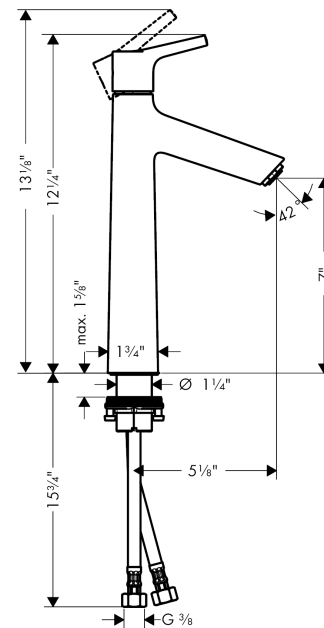

Talis S
Talis S 190 Single-Hole Faucet without Pop-Up
 Finishes : **chrome** Part no. : **72032001**

Description

Features

- Solid brass
- Aerated spray
- Flow: 1.2 GPM
- Ceramic cartridge
- Pop-up assembly not included

Item details

List Price \$ 342.00

Technology

Compliance

Product image

Scale drawing

Talis S
Talis S 190 Single-Hole Faucet without Pop-Up
Finishes : **chrome** Part no. : **72032001**

Exploded drawing

Year of production: >08/16

Talis S

Talis S 190 Single-Hole Faucet without Pop-Up

Finishes : **chrome** Part no. : **72032001**

Spare parts list

Year of production: >08/16

Pos.	Description	Part no.	Price	PU
1	handle	92626000	-	1
2	screw cover	95704000	-	1
3	flange	92625000	-	1
4	nut	92627000	-	1
5	O-ring 27x1,5	92527000	-	1
6	cartridge, assy	95973001	-	1
7	seal	98865000	-	1
8	adapter for cartridge	92628000	-	1
9	adapter for cartridge	98866000	-	1
10	O-ring 23x2	98398000	-	1
11	aerator M24x1 (4,5 l/min)	92877000	-	1
12	flat seal	98749000	-	1
13	fixing set (Ø 32)	13961000	-	1
14	lever collar	97548000	-	1
15	connection hose 23½" M8x0,75 3/8"	98600001	-	1
16	O-ring 7x1,5	98422000	-	1