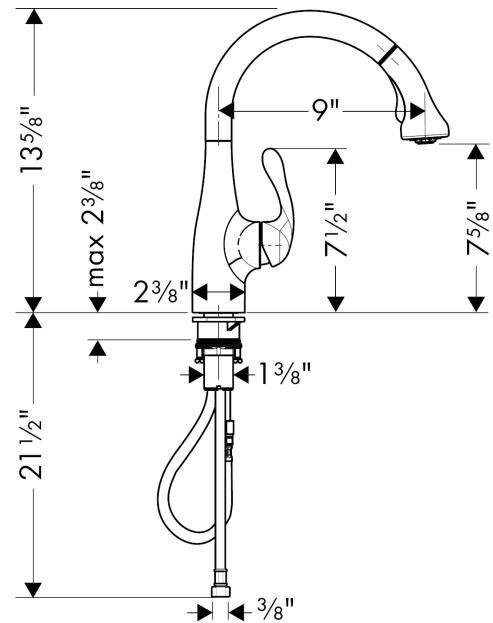

Allegro E
Allegro E Gourmet 2-Spray Prep Kitchen Faucet, Pull-Down
 Finishes : **chrome** Part no. : **04297000**

Description

Features

- Swivel range 150°
- Full and needle spray
- Locking spray diverter (reverts to default spray mode upon valve closing)
- MagFit magnetic sprayhead docking
- Flow: 1.75 GPM
- 3/8" hoses

Optional accessories

- Universal Base Plate for Single-Hole Kitchen Faucets, 10" (#14019USA)

Item details

List Price \$ 630.00

Technology

Compliance

Product image

Scale drawing

Allegro E
Allegro E Gourmet 2-Spray Prep Kitchen Faucet, Pull-Down
Finishes : **chrome** Part no. : **04297000**

Exploded drawing

Year of production: >08/10

Allegro E
Allegro E Gourmet 2-Spray Prep Kitchen Faucet, Pull-Down
 Finishes : **chrome** Part no. : **04297000**

Spare parts list

Year of production: >08/10

Pos.	Description	Part no.	Price	PU
1	handle	98597001	-	1
2	screw cover	88655000	-	1
3	flange	96468000	-	1
4	nut	96461000	-	1
5	cartridge, assy	92730000	-	1
6	handspray	98599001	-	1
7	fixing set (Ø 34)	95049000	-	1
8	support	97523000	-	1
9	hose 1,50 m	88624000	-	1
10	weight	98551000	-	1
11	seal	95008000	-	1
12	locking screw for handle	95140000	-	1
13	filter	97735000	-	1
14	non return valve	95340000	-	1
15	set of non return valves DW 15	97350000	-	1
16	connection hose 900 mm M8x0,75 G3/8	96316000	-	1
a	connection hose 600 mm M10x1	95561000	-	1