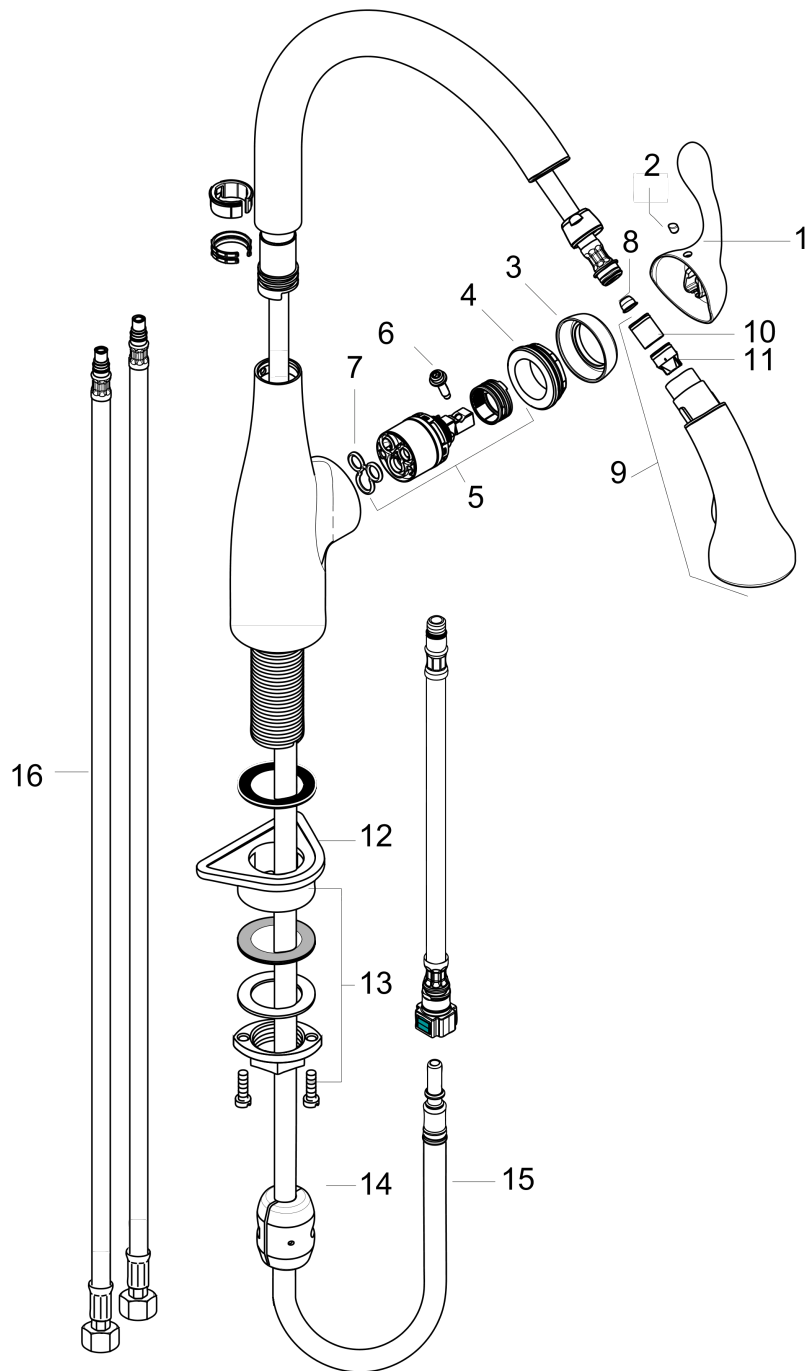

Allegro E
Allegro E Gourmet 2-Spray Prep Kitchen Faucet, Pull-Down
 Finishes : **chrome** Part no. : **04297000**

Description

Features

- Swivel range 150°
- Full and needle spray
- Locking spray diverter (reverts to default spray mode upon valve closing)
- MagFit magnetic sprayhead docking
- Flow: 1.75 GPM
- 3/8" hoses

Optional accessories

- Universal Base Plate for Single-Hole Kitchen Faucets, 10" (#14019USA)

Item details

List Price \$ 630.00

Technology

Compliance

Product image

Scale drawing

Allegro E
Allegro E Gourmet 2-Spray Prep Kitchen Faucet, Pull-Down
Finishes : **chrome** Part no. : **04297000**

Exploded drawing

Year of production: >08/10

Allegro E
Allegro E Gourmet 2-Spray Prep Kitchen Faucet, Pull-Down
 Finishes : **chrome** Part no. : **04297000**

Spare parts list

Year of production: >08/10

Pos.	Description	Part no.	Price	PU
1	handle	98597001	-	1
2	screw cover	88655000	-	1
3	flange	96468000	-	1
4	nut	96461000	-	1
5	cartridge, assy	92730000	-	1
6	handspray	98599001	-	1
7	fixing set (Ø 34)	95049000	-	1
8	support	97523000	-	1
9	hose 1,50 m	88624000	-	1
10	weight	98551000	-	1
11	seal	95008000	-	1
12	locking screw for handle	95140000	-	1
13	filter	97735000	-	1
14	non return valve	95340000	-	1
15	set of non return valves DW 15	97350000	-	1
16	connection hose 900 mm M8x0,75 G3/8	96316000	-	1
a	connection hose 600 mm M10x1	95561000	-	1