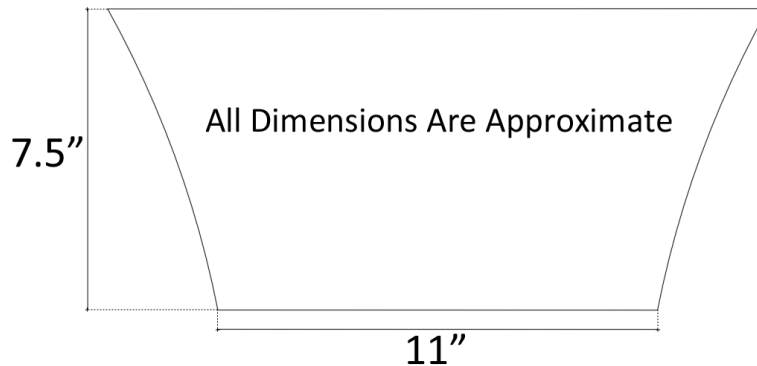

Available Drains:

- **D004** Grid Strainer
- **D005** Lift and Turn
- **D101-** Decorative Drains
- **D604**

DIMENSIONS WILL VARY. DO NOT use this sheet as a guide for countertop cuts.