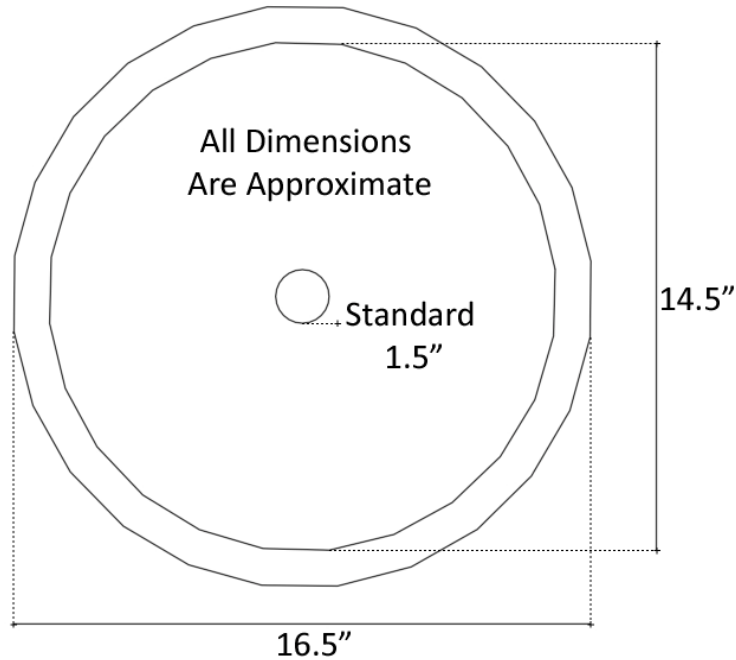

Description:

- Copper
- Vessel Mount
- Use standard 1.5" drain
- Clean with mild soap
No abrasive chemicals

Available Finishes:

- DB** Dark Bronze
- WC** Weathered Copper
- PN** Polished Nickel
- SN** Satin Nickel
- PW** Pewter

Available Drains:

- D004** Grid Strainer
- D005** Lift and Turn
- D101-** Decorative Drains
- D604**

DIMENSIONS WILL VARY. DO NOT use this sheet as a guide for countertop cuts.