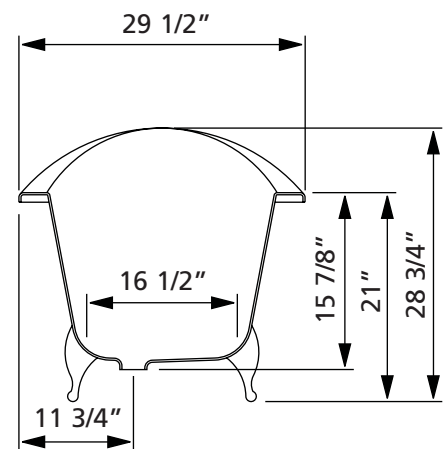

REGENCY Cast Iron Bath with Cast Iron Pedestal Base | #2151 | Overall Length 61"

300 lbs, 46 gallons, 175 litres

REGENCY Cast Iron Bath with Cast Iron Pedestal | #2153 | Overall Length 72"

445 lbs, 51.5 gallons, 195 litres