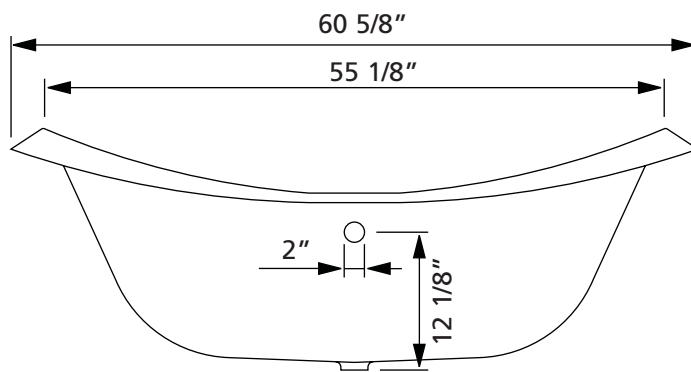

REGENCY Cast Iron Bath with Cast Iron Pedestal Base | #2151 | Overall Length 61"

300 lbs, 46 gallons, 175 litres

REGENCY Cast Iron Bath with Cast Iron Pedestal | #2153 | Overall Length 72"

445 lbs, 51.5 gallons, 195 litres