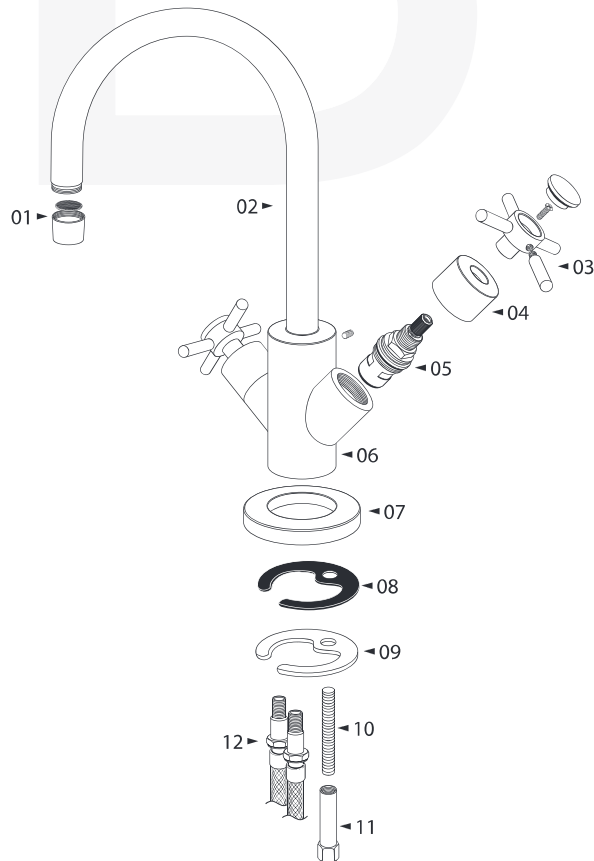

**BELLEZZA - Single Hole Bar Faucet
BZBFxxBZX**

Description

- Two handle bar faucet
- Single hole mount
- Cross handles
- Ceramic disc cartridges
- Solid brass construction

Standards

- ASME A112.18.1 Compliant
- Listed IAPMO / cUPC
- NSF - 61-9 Compliant

Please add finish code when placing order for parts with using following finish code table. For example J handle in Chrome will be BJ-01, BJ-12 for Satin Nickel.

Special Instructions

* this product does not include a pop-up drain for pop-up use HB recomends BP1800-xx

**BREAK DOWN
Component Parts List**

#	PART NAME	QTY
1	AERATOR	1
2	SPOUT	1
3	HANDLE	2
4	CARTRIDGE CAP	2
5	CARTRIDGE	2
6	BRASS BODY	1
7	FLANGE	7
8	RUBBER WASHER	1
9	METAL WASHER	1
10	MOUNTING SCREW	1
11	MOUNTING NUT	1
12	HOSE	2