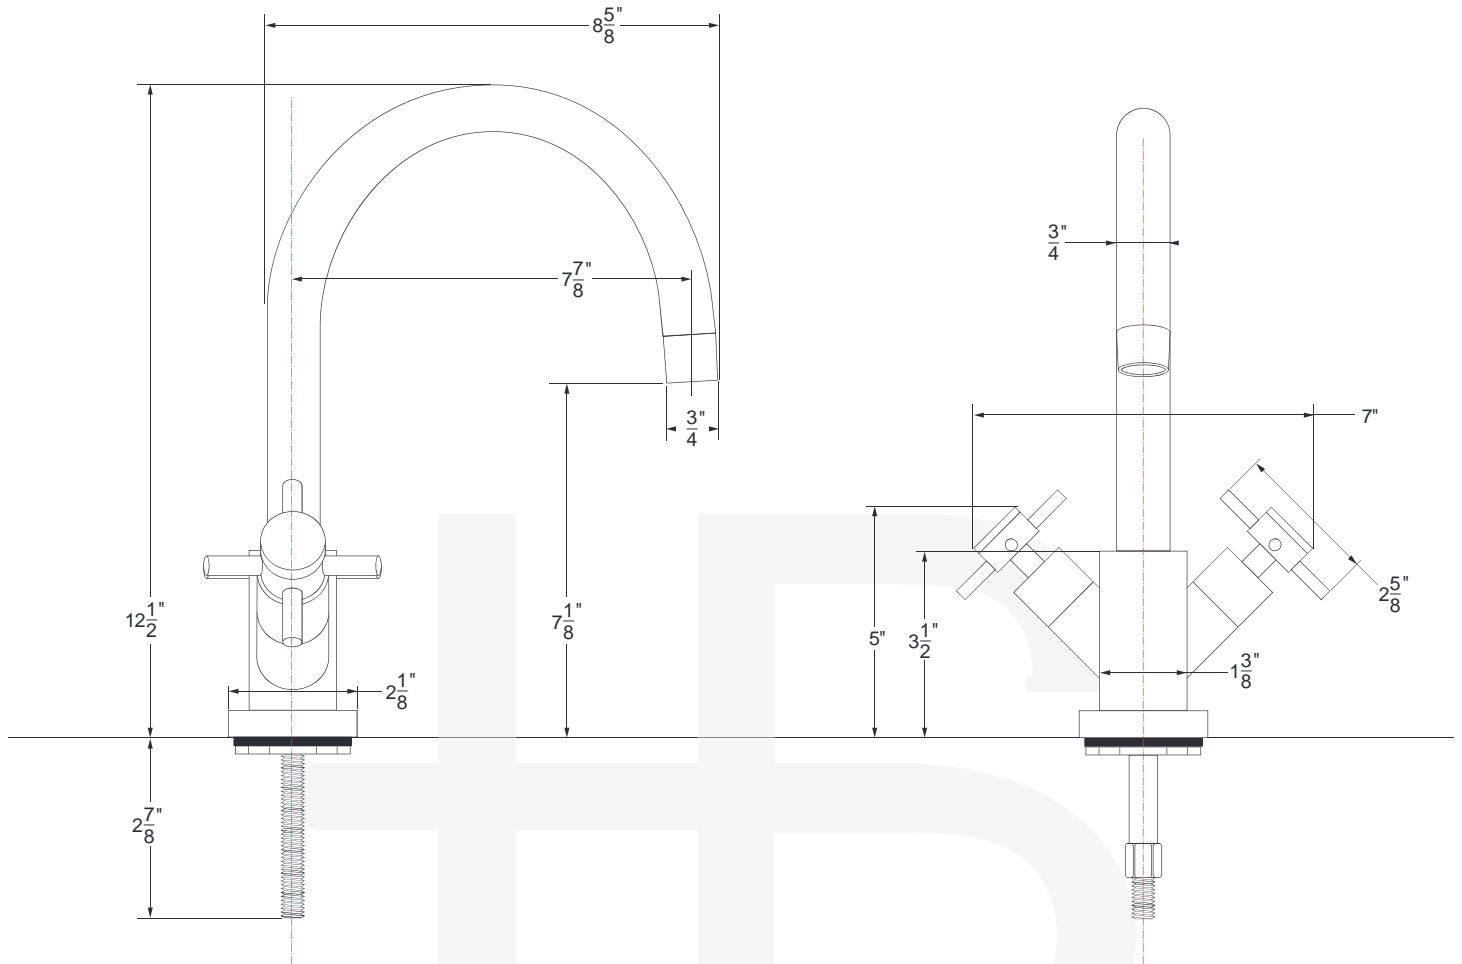

SPECIFICATION

Item Number	Type	Date
EZBF	Bar	07/29/2005