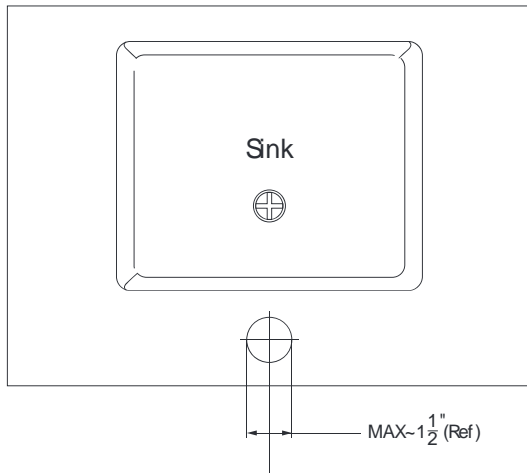

SPECIFICATION

Item Number	Type	Date
EZBF	Bar	07/29/2005