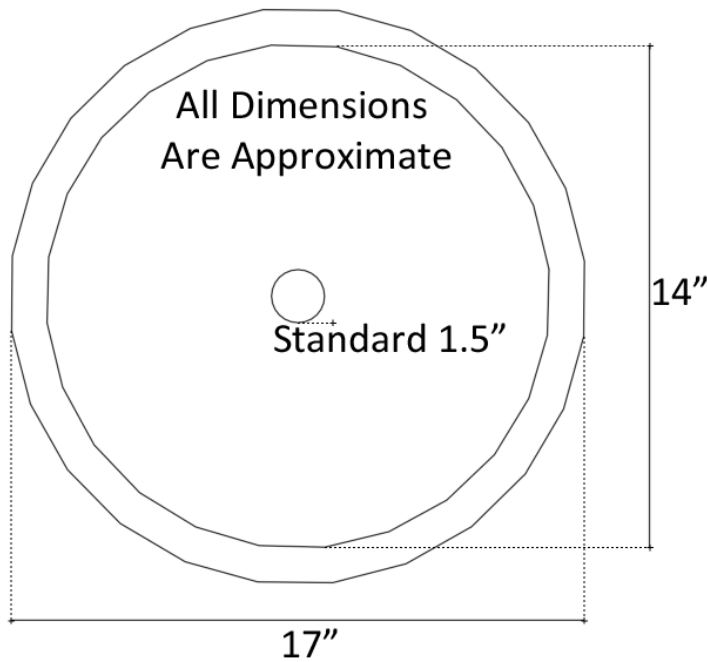

| - Tile Color (by #) | |
|-------------------------------------------------------------------|-----------------------------------------------|
| Numbers are grouped by height. Only choose tiles with same height | |
| 1-12 | Venetian Glass (call for pricing on 11-12) |
| 13-17 | Tumbled Stone |
| 18-20 | Mother of Pearl |

DIMENSIONS WILL VARY. DO NOT use this sheet as a guide for countertop cuts.