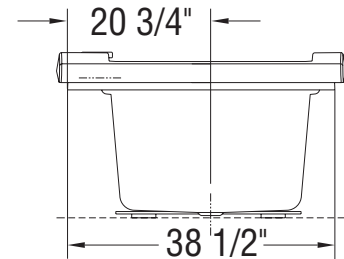

WHIRLPOOL SYSTEM

- (▲): Indicates whirlpool jets positioning
- (△): Indicates suction positioning
- (●): Indicates airjets positioning
- (☼): Indicates chromatherapy light positioning
- (▨): Faucet installation area
- (A): Faucet position with waterfall
- (A): Faucet position without waterfall
- (B): Faucet position with waterfall
- (B): Faucet position without waterfall
- (C): Specify blower and/or pump location when ordering
- (D): Specify blower and/or pump location when ordering

Bathtub base includes anti-vibration Neutra-Phone leg supports (not shown).
All dimensions are approximate. Structure measurements must be verified against the unit to ensure proper fit.