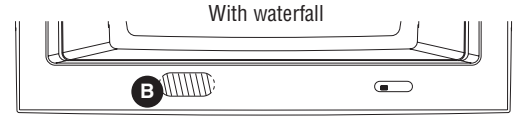

WHIRLPOOL SYSTEM

- (▲): Indicates whirlpool jets positioning
- (△): Indicates suction positioning
- (●): Indicates airjets positioning
- (☼): Indicates chromatherapy light positioning
- (▨): Faucet installation area
- (A): Faucet position with waterfall
- (A): Faucet position without waterfall
- (B): Faucet position with waterfall
- (B): Faucet position without waterfall
- (C): Specify blower and/or pump location when ordering
- (D): Specify blower and/or pump location when ordering

Bathtub base includes anti-vibration Neutra-Phone leg supports (not shown).
All dimensions are approximate. Structure measurements must be verified against the unit to ensure proper fit.