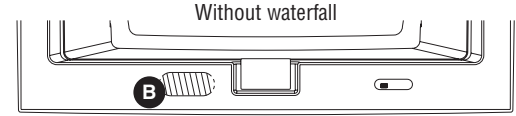

WHIRLPOOL SYSTEM

- (▲): Indicates whirlpool jets positioning
- (△): Indicates suction positioning
- (●): Indicates airjets positioning
- (☼): Indicates chromatherapy light positioning
- (▨): Faucet installation area
- (A): Faucet position with waterfall
- (A): Faucet position without waterfall
- (B): Faucet position with waterfall
- (B): Faucet position without waterfall
- (C): Specify blower and/or pump location when ordering
- (D): Specify blower and/or pump location when ordering

Bathtub base includes anti-vibration Neutra-Phone leg supports (not shown).
All dimensions are approximate. Structure measurements must be verified against the unit to ensure proper fit.