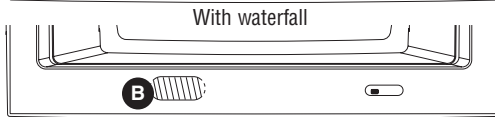

WHIRLPOOL SYSTEM

- (▲): Indicates whirlpool jets positioning
- (△): Indicates suction positioning
- (●): Indicates airjets positioning
- (☼): Indicates chromatherapy light positioning
- (▨): Faucet installation area
- (A): Faucet position with waterfall
- (A): Faucet position without waterfall
- (B): Faucet position with waterfall
- (B): Faucet position without waterfall
- (C): Specify blower and/or pump location when ordering
- (D): Specify blower and/or pump location when ordering

Bathtub base includes anti-vibration Neutra-Phone leg supports (not shown).
All dimensions are approximate. Structure measurements must be verified against the unit to ensure proper fit.