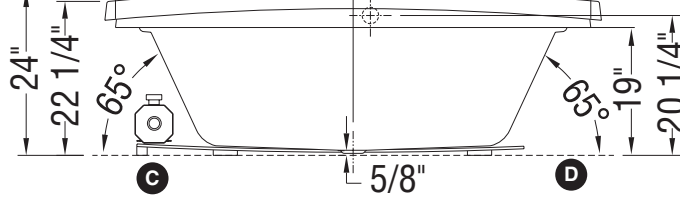

WHIRLPOOL SYSTEM

- (▲): Indicates whirlpool jets positioning
- (△): Indicates suction positioning
- (●): Indicates airjets positioning
- (☼): Indicates chromatherapy light positioning
- (▨): Faucet installation area
- (A): Faucet position with waterfall
- (A): Faucet position without waterfall
- (B): Faucet position with waterfall
- (B): Faucet position without waterfall
- (C): Specify blower and/or pump location when ordering
- (D): Specify blower and/or pump location when ordering

Bathtub base includes anti-vibration Neutra-Phone leg supports (not shown).
All dimensions are approximate. Structure measurements must be verified against the unit to ensure proper fit.