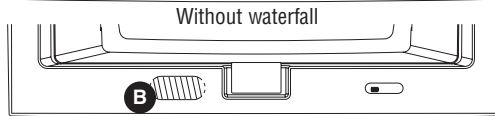

WHIRLPOOL SYSTEM

- (▲): Indicates whirlpool jets positioning
- (△): Indicates suction positioning
- (●): Indicates airjets positioning
- (☼): Indicates chromatherapy light positioning
- (▨): Faucet installation area
- (A): Faucet position with waterfall
- (A): Faucet position without waterfall
- (B): Faucet position with waterfall
- (B): Faucet position without waterfall
- (C): Specify blower and/or pump location when ordering
- (D): Specify blower and/or pump location when ordering

Bathtub base includes anti-vibration Neutra-Phone leg supports (not shown).
All dimensions are approximate. Structure measurements must be verified against the unit to ensure proper fit.