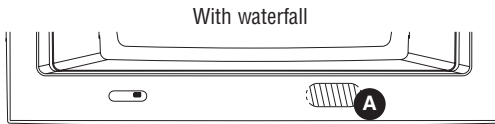

WHIRLPOOL SYSTEM

- (▲): Indicates whirlpool jets positioning
- (△): Indicates suction positioning
- (●): Indicates airjets positioning
- (☼): Indicates chromatherapy light positioning
- (▨): Faucet installation area
- (A): Faucet position with waterfall
- (A): Faucet position without waterfall
- (B): Faucet position with waterfall
- (B): Faucet position without waterfall
- (C): Specify blower and/or pump location when ordering
- (D): Specify blower and/or pump location when ordering

Bathtub base includes anti-vibration Neutra-Phone leg supports (not shown).
All dimensions are approximate. Structure measurements must be verified against the unit to ensure proper fit.