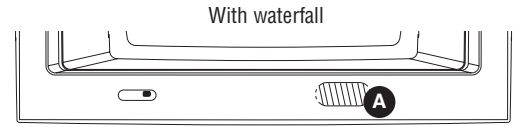

WHIRLPOOL SYSTEM

- (▲): Indicates whirlpool jets positioning
- (△): Indicates suction positioning
- (●): Indicates airjets positioning
- (☼): Indicates chromatherapy light positioning
- (▨): Faucet installation area
- (A): Faucet position with waterfall
- (A): Faucet position without waterfall
- (B): Faucet position with waterfall
- (B): Faucet position without waterfall
- (C): Specify blower and/or pump location when ordering
- (D): Specify blower and/or pump location when ordering

Bathtub base includes anti-vibration Neutra-Phone leg supports (not shown).
All dimensions are approximate. Structure measurements must be verified against the unit to ensure proper fit.