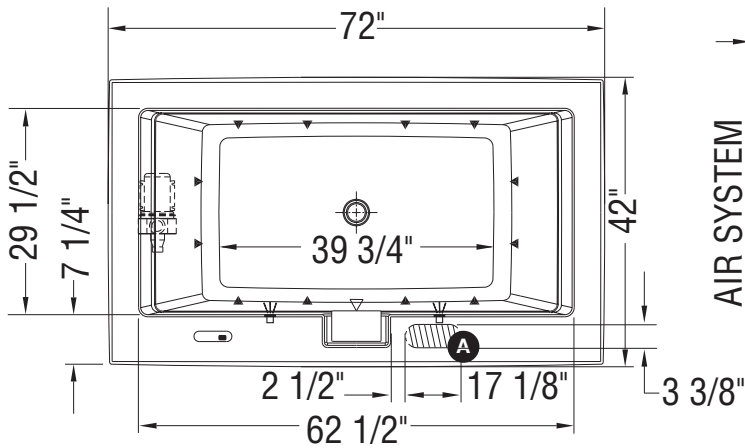

WHIRLPOOL SYSTEM

- (▲): Indicates whirlpool jets positioning
- (△): Indicates suction positioning
- (●): Indicates airjets positioning
- (☼): Indicates chromatherapy light positioning
- (▨): Faucet installation area
- (A): Faucet position with waterfall
- (A): Faucet position without waterfall
- (B): Faucet position with waterfall
- (B): Faucet position without waterfall
- (C): Specify blower and/or pump location when ordering
- (D): Specify blower and/or pump location when ordering

Bathtub base includes anti-vibration Neutra-Phone leg supports (not shown).
All dimensions are approximate. Structure measurements must be verified against the unit to ensure proper fit.