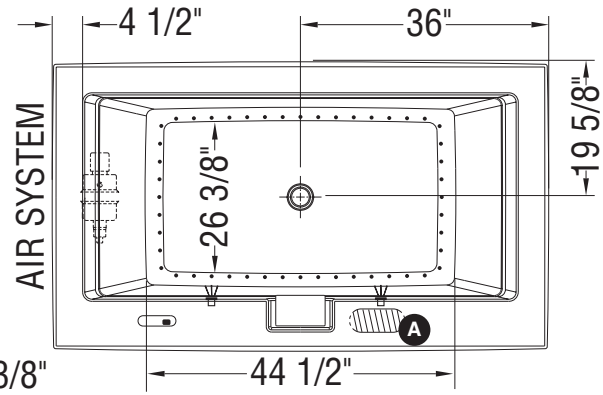

WHIRLPOOL SYSTEM

- (▲): Indicates whirlpool jets positioning
- (△): Indicates suction positioning
- (●): Indicates airjets positioning
- (☼): Indicates chromatherapy light positioning
- (▨): Faucet installation area
- (A): Faucet position with waterfall
- (A): Faucet position without waterfall
- (B): Faucet position with waterfall
- (B): Faucet position without waterfall
- (C): Specify blower and/or pump location when ordering
- (D): Specify blower and/or pump location when ordering

Bathtub base includes anti-vibration Neutra-Phone leg supports (not shown).
All dimensions are approximate. Structure measurements must be verified against the unit to ensure proper fit.