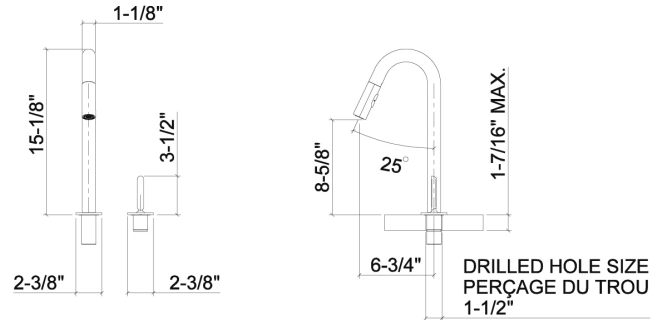

**306215 Apex**

Project name: \_\_\_\_\_

Specifier: \_\_\_\_\_ Contractor: \_\_\_\_\_

**Features**

- Remote single lever
- 180° swivel spout
- Pull down spray kitchen faucet
- Ceramic disk cartridge for precise water flow/temperature
- Solid brass construction for long life and durability
- 2.2 GPM conservation aerator
- Flexible and quiet braided nylon inlet hoses included with 3/8" connectors
- Dual fonction spray head
- Easy clean spray head
- Certifications: AB1953 compliant, LEAD FREE, CSA B125.1-2011 (pending), ASME A112.18.1-2011 (pending), NSF61.9
- ADA compliant lever handle for easy operation
- Made in Italy
- 1-year limited warranty on is faucets against defects of material & manufacturing defects
- A limited lifetime warranty on ceramic disk cartridge and flex hose

**Product specifications**

Pull down spray kitchen faucet with swivel spout. Remote single lever. Ceramic cartridge for high precision. 180° swivel head that works for any sinks size.

**Warranty**

Julien inc. offers a 1-YEAR LIMITED WARRANTY on its faucets against manufacturing and material defects. A LIMITED LIFETIME WARRANTY is offered on ceramic disk cartridge and flex hoses. For further details on our product warranty, please refer to our catalog or Web site.