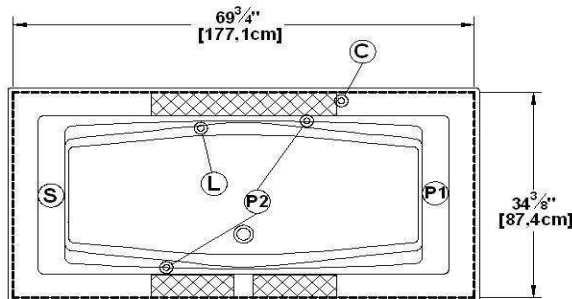

Freedom

Product code : **FR72AR**

Draft revision : **20130924101800**

External dimensions : **72" x 36" x 21,5" [182,9 cm x 91,4 cm x 54,6 cm]**

Series : **deck mount**

Seats : **2**

2012 catalog page : **48**

Lumbar support : **yes**

Arm rests : **yes**

Low-profile available : **yes**

Also available in **FREESTAND**

Draft and specs

Specifications	
Capacity :	52 IMP Gal. / 67,8 US Gal. / 236,4 liters
AeroMassage™ :	48 Easy Clean™ air jets
Super AeroMassage™ :	AeroMassage™ + 12 Easy Clean™ air jets
Dynamic Turbo™ :	4 Confort Pulse jets / 4 Confort Swirl jets
Comfort Air™ :	48 Easy Clean™ air jets
Characteristics :	n/a

Remarks	
*all measures have a precision of ± 1/4" (0,63cm)	
*internal dimensions taken at 4" (10cm) from bath bottom	
*capacity is measured by filling the soaker to 1-1/2" under the overflow	
*textured skirt available on all Freestanding products	
*shelf height is 3/4" on all "low-profile" models	

Options and installation

Additional(s) note(s) :

It may be necessary to raise the bath to install a skirt. Keypad supplied but not installed when ordered with tile flanges or remote control.

Legend			
(S)	Blower	(L)	Chromatherapy light
(P1)	Pump	(P2)	Grab bar
(C)	Keypad	(X)	Recommended faucets drilling location*
Deck cut-out line - - - - -			