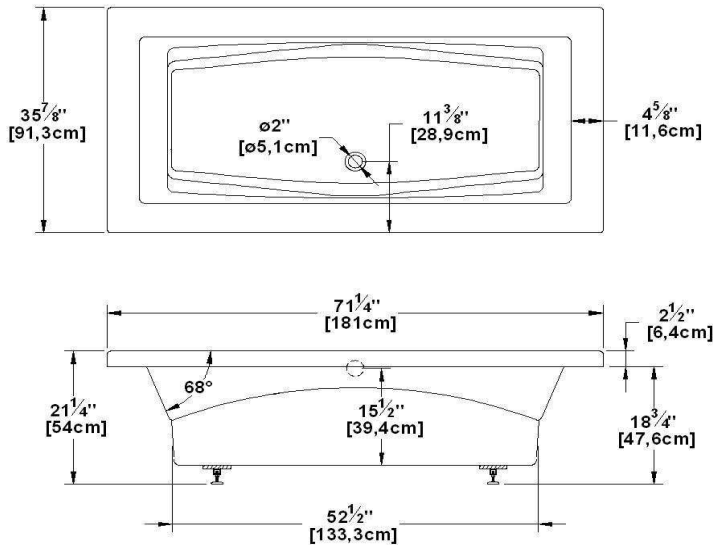

Freedom

Product code : **FR72AR**

Draft revision : **20130924101800**

External dimensions : **72" x 36" x 21,5" [182,9 cm x 91,4 cm x 54,6 cm]**

Series : **deck mount**

Seats : **2**

2012 catalog page : **48**

Lumbar support : **yes**

Arm rests : **yes**

Low-profile available : **yes**

Also available in **FREESTAND**

Draft and specs

Specifications	
Capacity :	52 IMP Gal. / 67,8 US Gal. / 236,4 liters
AeroMassage™ :	48 Easy Clean™ air jets
Super AeroMassage™ :	AeroMassage™ + 12 Easy Clean™ air jets
Dynamic Turbo™ :	4 Confort Pulse jets / 4 Confort Swirl jets
Comfort Air™ :	48 Easy Clean™ air jets
Characteristics :	n/a

Remarks	
*all measures have a precision of ± 1/4" (0,63cm)	
*internal dimensions taken at 4" (10cm) from bath bottom	
*capacity is measured by filling the soaker to 1-1/2" under the overflow	
*textured skirt available on all Freestanding products	
*shelf height is 3/4" on all "low-profile" models	