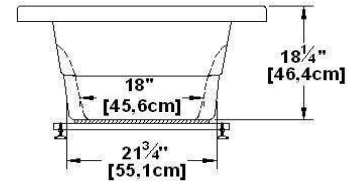

Freedom

Product code : **FR72AR**

Draft revision : **20130924101800**

External dimensions : **72" x 36" x 21,5" [182,9 cm x 91,4 cm x 54,6 cm]**

Series : **deck mount**

Seats : **2**

2012 catalog page : **48**

Lumbar support : **yes**

Arm rests : **yes**

Low-profile available : **yes**

Also available in **FREESTAND**

Draft and specs

Specifications	
Capacity :	52 IMP Gal. / 67,8 US Gal. / 236,4 liters
AeroMassage™ :	48 Easy Clean™ air jets
Super AeroMassage™ :	AeroMassage™ + 12 Easy Clean™ air jets
Dynamic Turbo™ :	4 Confort Pulse jets / 4 Confort Swirl jets
Comfort Air™ :	48 Easy Clean™ air jets
Characteristics :	n/a

Remarks	
*all measures have a precision of ± 1/4" (0,63cm)	
*internal dimensions taken at 4" (10cm) from bath bottom	
*capacity is measured by filling the soaker to 1-1/2" under the overflow	
*textured skirt available on all Freestanding products	
*shelf height is 3/4" on all "low-profile" models	