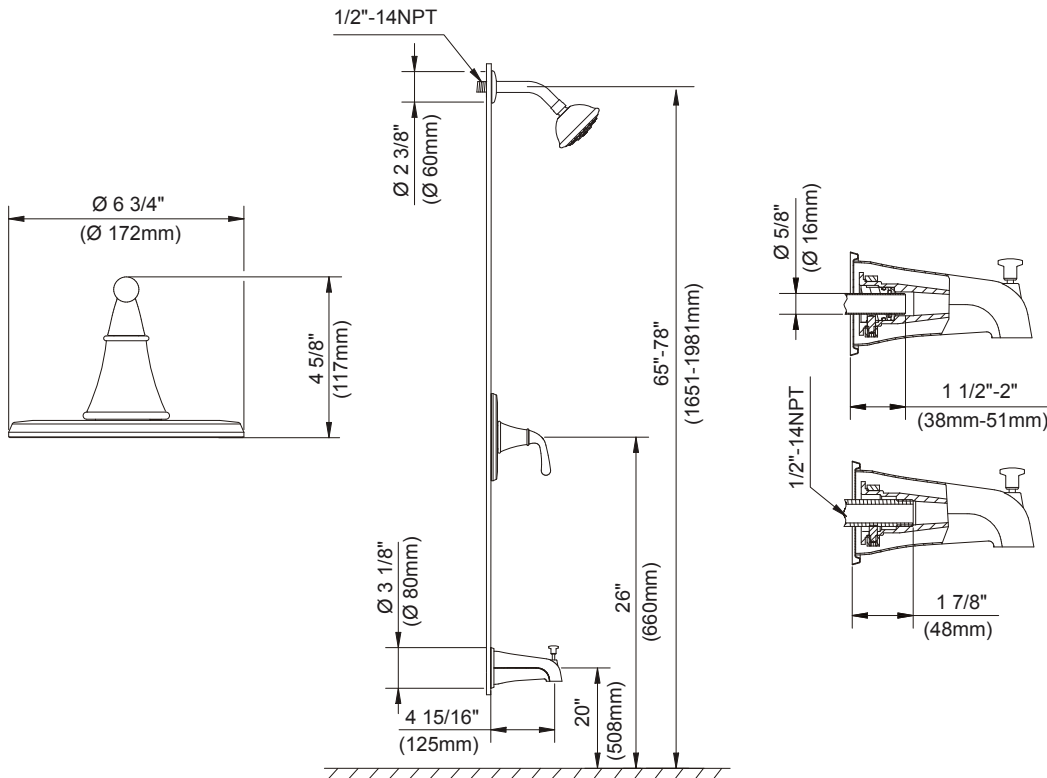

Warranty

Danze products are covered by a manufacturer's limited "lifetime" warranty for manufacturing defects.