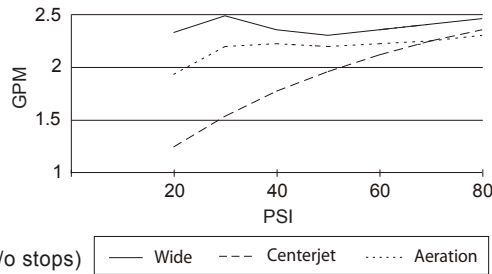

**SPECIFICATIONS**

**BANNOCKBURN™ TRIM ONLY SINGLE HANDLE PRESSURE BALANCE TUB & SHOWER FAUCET**

**Model**

D500056T (Tub & Shower trim)  
D510556T (Shower only trim)

**Description**

- Boost 3F Showerhead D460048, 2.5GPM (9.5LPM) maximum flow rate @ 80 psi
- 6" brass showerarm
- Solid brass handle
- Diverter on spout
- Use with valve: D112000BT (w/ stops) or D115000BT (w/o stops) or D112500BT (w/ stops) or D115500BT (w/o stops)

**Flow Rate**

**Standards**

- UPC/cUPC
- Energy Policy Act of 1992

- ASME A112.18.1M/ A112.18.1

- ADA Accessibility Guidelines for Buildings and Facilities - 4.27.4 Controls and Mechanisms

**Finishes Available**