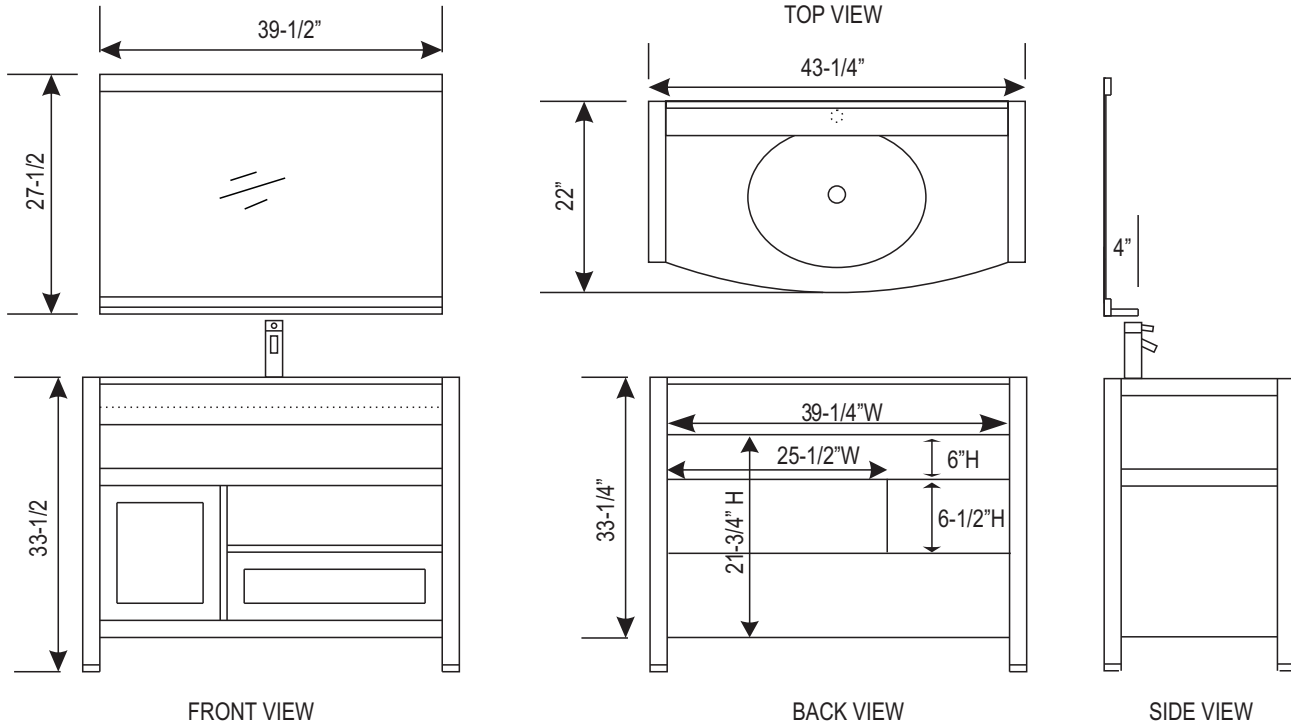

DEC025 Milan 43" Single Sink Vanity Set (Faucet not included)

Design Element™
Bath Furniture

Designer's Pick Collection

The Milan 43" Vanity is uniquely constructed of solid oak wood. The integrated tempered glass counter top and open frame design bring a contemporary look to any bathroom. The seamless oval drop in sink beautifully showcases the aqua green counter top and glass accents. This stylish design includes a soft closing cabinet and pull down drawer, all adorned with satin nickel finish hardware. Included is a large espresso framed mirror with shelf. The Milan Vanity is designed as a center piece to awe-inspire the eye without sacrificing quality, functionality or durability.

Milan 43" Single Sink Vanity Set

DEC025 Product Features

- Solid Hardwood Construction
- Cherry Finish
- Integrated Glass Drop-In Sink and Countertop
- Matching Mirror with Shelf
- Chrome Pop-Up Drain
- Soft-Closing Single-Door Cabinet
- Pull-Down Cabinet
- Satin Nickel Finish Hardware
- Specs: $43.25"$ W x $22"$ D x $33.5"$ H