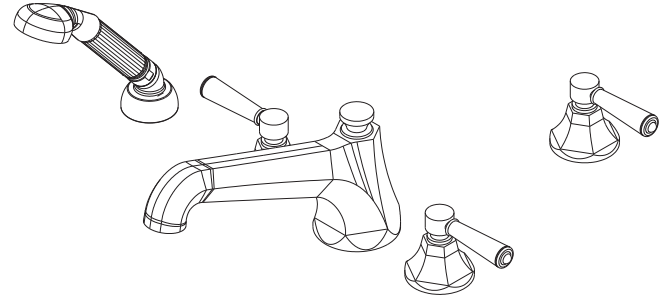

## Roman Tub with Handshower Deck Trim

### Features

- Solid brass construction
- ADA compliant traditional lever handles
- 4-3/4" (12.1 cm) spout height at outlet
- 9-1/4" (23.5 cm) spout reach (c-c)
- Intended for use with Newport Brass rough valve kit (Required Accessory) which incorporates the following:
  - Brass valve bodies and quick-connect spout fitting
  - Quarter-turn washerless ceramic disc 3/4" valve cartridges
  - Diverter valve and hoses as needed for handshower

### Required Accessory:

Trim, above, and Rough Valve Kit, below, must both be specified.

Application	Roman Tub			Roman Tub with Handshower					
	Hot Valve	Cold Valve	Spout Quick-Connect Fitting	Hot Valve	Cold Valve	Spout Quick-Connect Fitting	Poly-Braided Hose	Handshower Diverter	H/S Flange Hardware
Inlet/Outlet Size	3/4"	3/4"	3/4"	3/4"	3/4"	3/4"	1/2"	3/4" / 1/2"	-
Part Number	<input type="checkbox"/> 1-502			<input type="checkbox"/> 1-503					
Image									

### Product Specification:

Add "Color / Finish" suffix to Tub Deck Trim model number, below.

The Roman Tub with Handshower Deck Trim shall be made of solid brass construction. Roman Tub with Handshower Deck Trim shall incorporate ADA compliant traditional lever handles. Product shall incorporate a 4-3/4" (12.1 cm) spout height at outlet and a 9-1/4" (23.5 cm) spout reach (c-c). Rough valve kit shall incorporate brass valve bodies with quarter-turn washerless ceramic disc 3/4" valve cartridges, a quick-connect spout fitting and a diverter valve with hoses as needed for handshower. Roman Tub with Handshower Deck Trim shall be Newport Brass Model 3-1207/\_\_\_\_ and Newport Brass rough valve kit shall be 1-503.