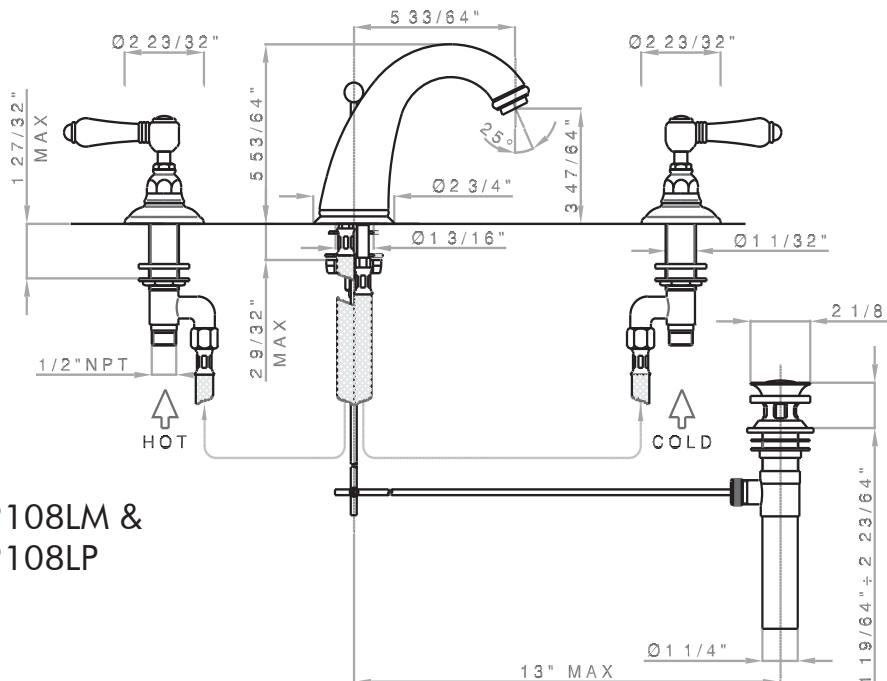

WARRANTY

- Limited Lifetime*
- *No warranty on Tuscan Brass Finish (TCB)

A2108LM &
A2108LP

A2108XM

A2108LC

A2108XC

* For CA/VT, place a "-2" at end of model number for code compliant product. (Example A3608LMAPC-2)

Consult your local ROHL showroom for additional information and specifications. For complete warranty details and a list of showrooms, go to www.rohlhome.com.