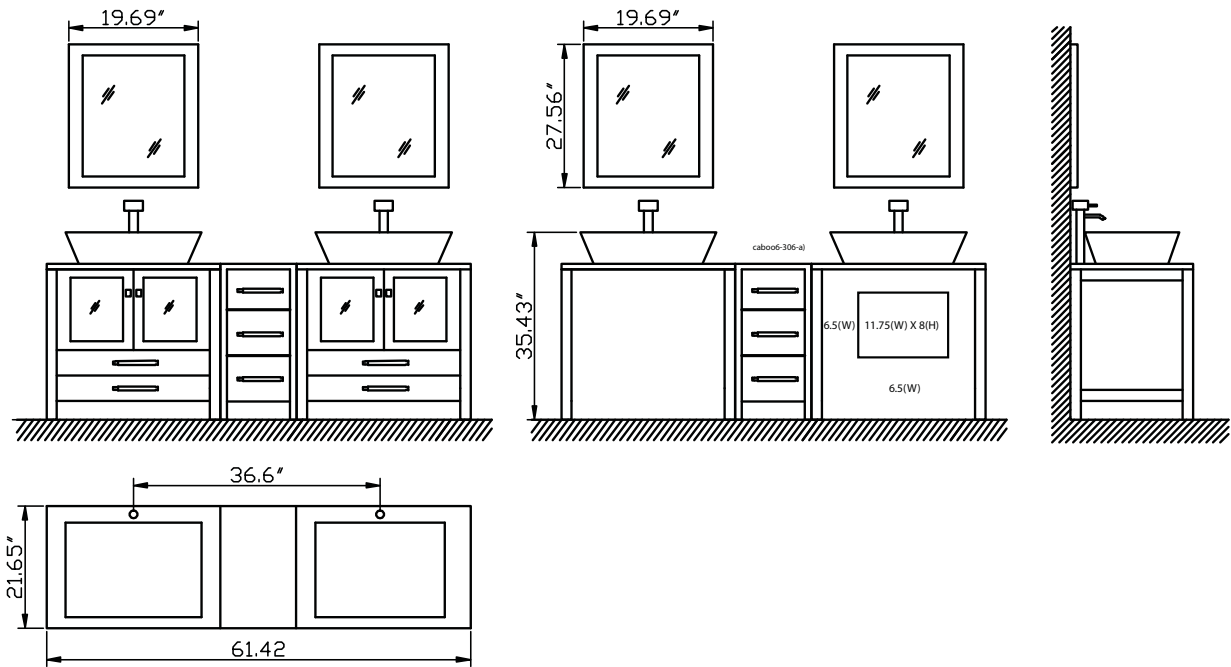

DEC72B Arlington 61" Double Sink Vanity Set

Design Element™
Bath Furniture

The Arlington Collection

The Arlington 61" Double Vanity is elegantly designed and constructed of solid hardwood. The designer vessel sinks and Carrera White Marble counter top bring a crisp contemporary look to any bathroom. The rectangular porcelain sink and marble counter top beautifully contrast with the rich features of the espresso cabinetry. This stylish design includes a soft closing double door cabinet and two drawers. A matching detached espresso cabinet with three drawers is provided for additional storage. Included with this set is an espresso framed mirror. The Arlington Bathroom Vanity is designed as a center piece to awe-inspire the eye without sacrificing quality, functionality or durability.

Arlington 61" Double Sink Vanity Set

DEC72B-G Product Features

- Solid Oak Construction
- Aqua Green Tempered Glass Countertop
- Rectangular White Porcelain Vessel Sinks
- Polished Chrome Pop-Up Drains
- Seven Drawers and Two Soft-Closing Double Cabinet Doors
- Matching Mirrors
- Satin Nickel Finish Hardware
- Faucet Not Included
- Dimensions: 61"W x 22"D x 34"H

Related Product

- Arlington 61" Double Sink Vanity Set (DEC072B)
- Arlington 61" Double Sink Vanity Set (DEC072B-G)
- Arlington 36" Single Vessel Sink Vanity (DEC072A)

Design Element

Bath Furniture

8715 Boston Place
Rancho Cucamonga, CA 91730