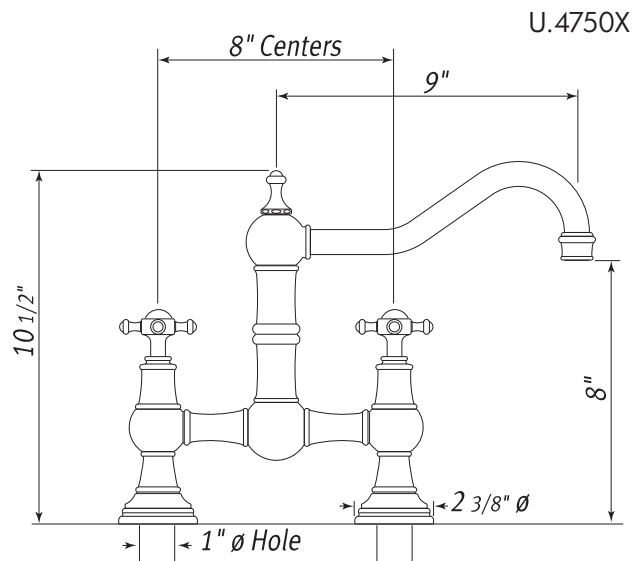

WARRANTY

- Limited Lifetime

* For CA/VT, place a "-2" at end of model number for code compliant product. (Example A3608LMAPC-2)

Consult your local ROHL showroom for additional information and specifications. For complete warranty details and a list of showrooms, go to www.rohlhome.com.