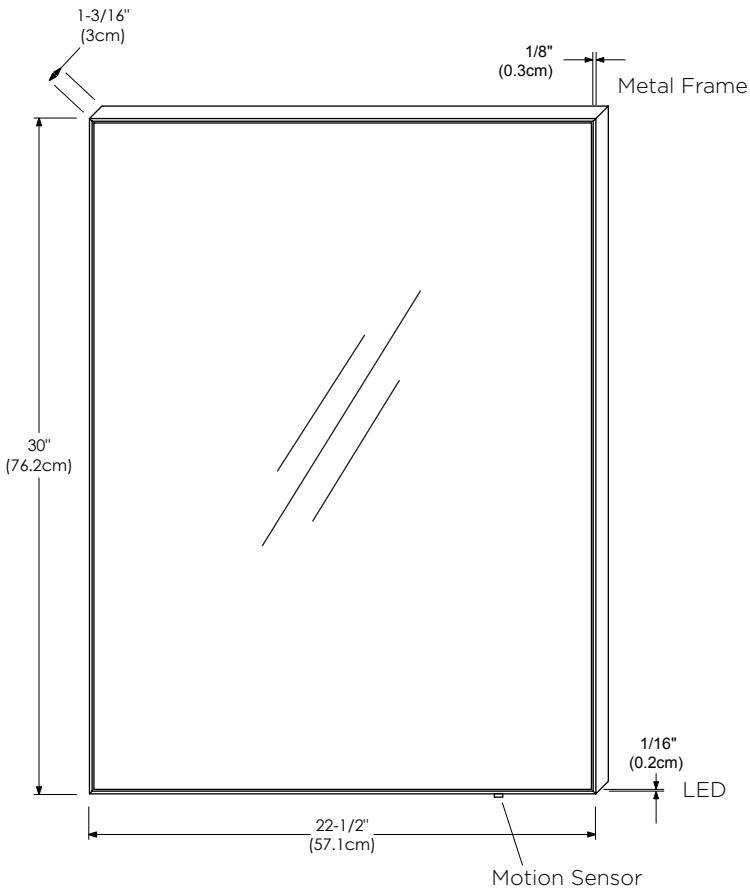

CONTEMPORARY STYLE LED MIRROR

RONBOW

MODEL: 600823-COLOR

SPECIFICATION SHEET

ACCESSORIES

LED Mirror

LED radiates from four sides of mirror

Motion sensor on bottom controls LED light on/ off

Brushed stainless steel (grade 304)

Swipe hand under motion sensor to activate LED

Auto off function after 2 minutes. If no motion is detected.

Available finishes:

BRUSHED NICKEL BN

FRONT