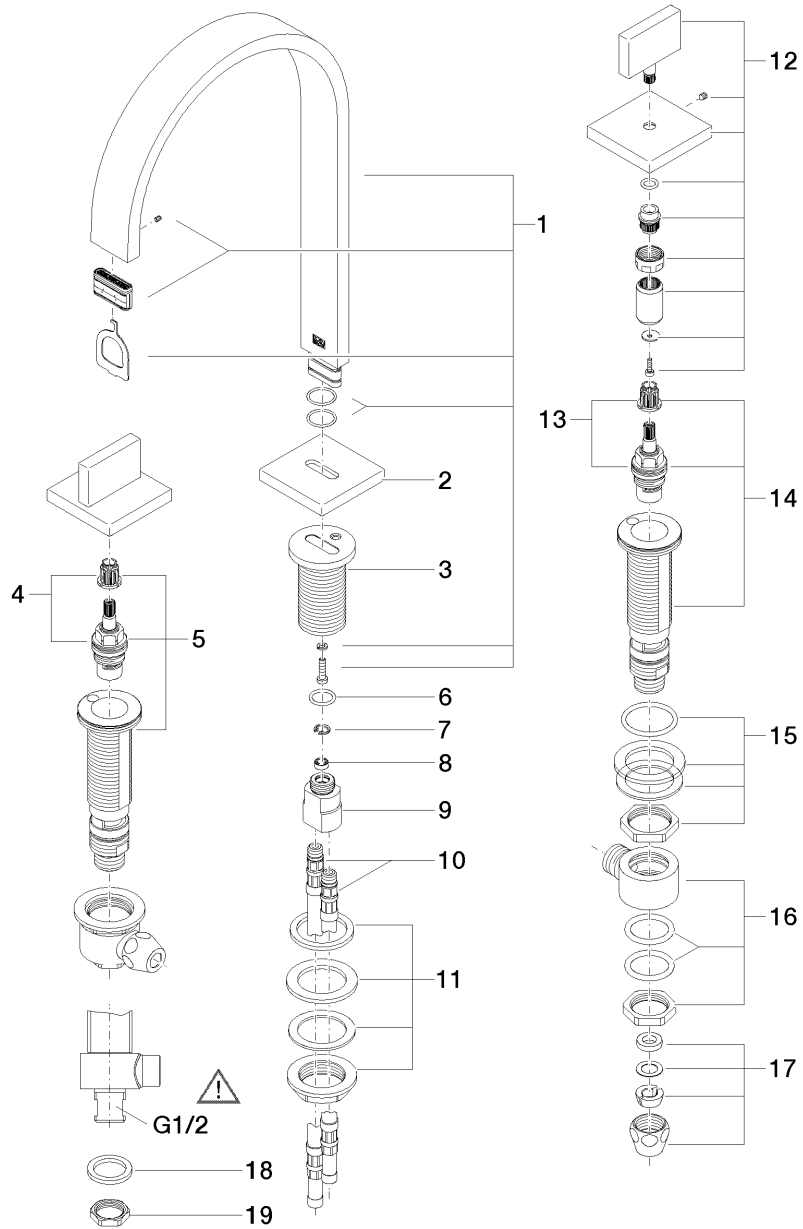

Exploded assembly drawing

Order quantity

No.	Article number	Name	Installation quantity
1	90282215500ff	spout	1
2	092778034ff	rosette	1
3	0911100541090	connection	1
4	9090031520090	top	1
5	0417110455290	side panel	1
6	09141013090	seal	1
7	09160101690	ring	1
8	09230103390	flow reducer	1
9	0911100551090	connection	1
10	0430040160090	hose	2
11	0423100090190	fixing set	1
12	90207800201ff	handle	2
13	9090031530090	top	1
14	0417110455390	side panel	1
15	0423100327890	fixing set	2
16	0417110231090	distributor	2
17	04233004000ff	threaded connector	2
18	09301105990	disc	2
19	09231001290	nut	2