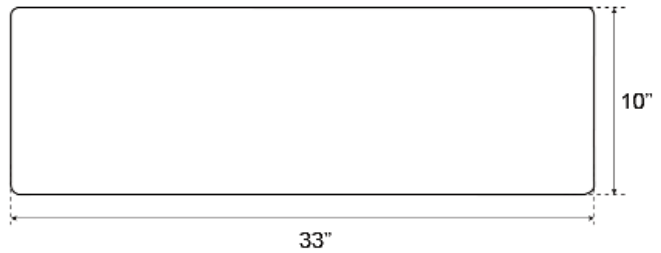

**33" SICILY DOUBLE
BOWL FARMER SINK**

Cat. No
FSCDB3512-SAC

W: 33"

D: 21"

H: 10"

Features:

- ▶ Constructed of solid 16 gauge copper
- ▶ Front features floral design
- ▶ Rounded interior corners easy for cleaning
- ▶ Sink bowl has no internal welds
- ▶ Sink bottom angled to drainage
- ▶ Accommodates 3-1/2" drain
- ▶ Small bowl on right
- ▶ Copper is a living finish and will patina over time

Finish:

SAC Antique Copper

***Please do NOT cut hole without
template or actual product.**

Interior Dimensions:

Large

Basin Interior: 18" W x 16" D

Small

Basin Interior: 18" W x 13" D

Basin depth: 9-3/4"

Front

Top

Dimensions of fixture are nominal and may vary within the range of tolerances established by ANSI Standard A112.19.2. Dimensions and specifications subject to change without notice.