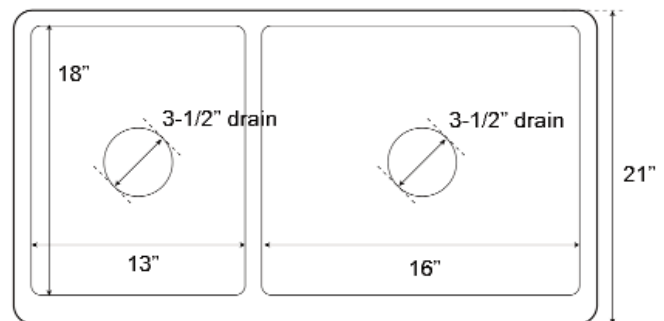

**33" SICILY DOUBLE
BOWL FARMER SINK**

Cat. No
FSCDB3512-SAC

W: 33"

D: 21"

H: 10"

Features:

- ▶ Constructed of solid 16 gauge copper
- ▶ Front features floral design
- ▶ Rounded interior corners easy for cleaning
- ▶ Sink bowl has no internal welds
- ▶ Sink bottom angled to drainage
- ▶ Accommodates 3-1/2" drain
- ▶ Small bowl on right
- ▶ Copper is a living finish and will patina over time

Finish:

SAC Antique Copper

***Please do NOT cut hole without
template or actual product.**

Interior Dimensions:

Large

Basin Interior: 18" W x 16" D

Small

Basin Interior: 18" W x 13" D

Basin depth: 9-3/4"

Front

Top

Dimensions of fixture are nominal and may vary within the range of tolerances established by ANSI Standard A112.19.2. Dimensions and specifications subject to change without notice.