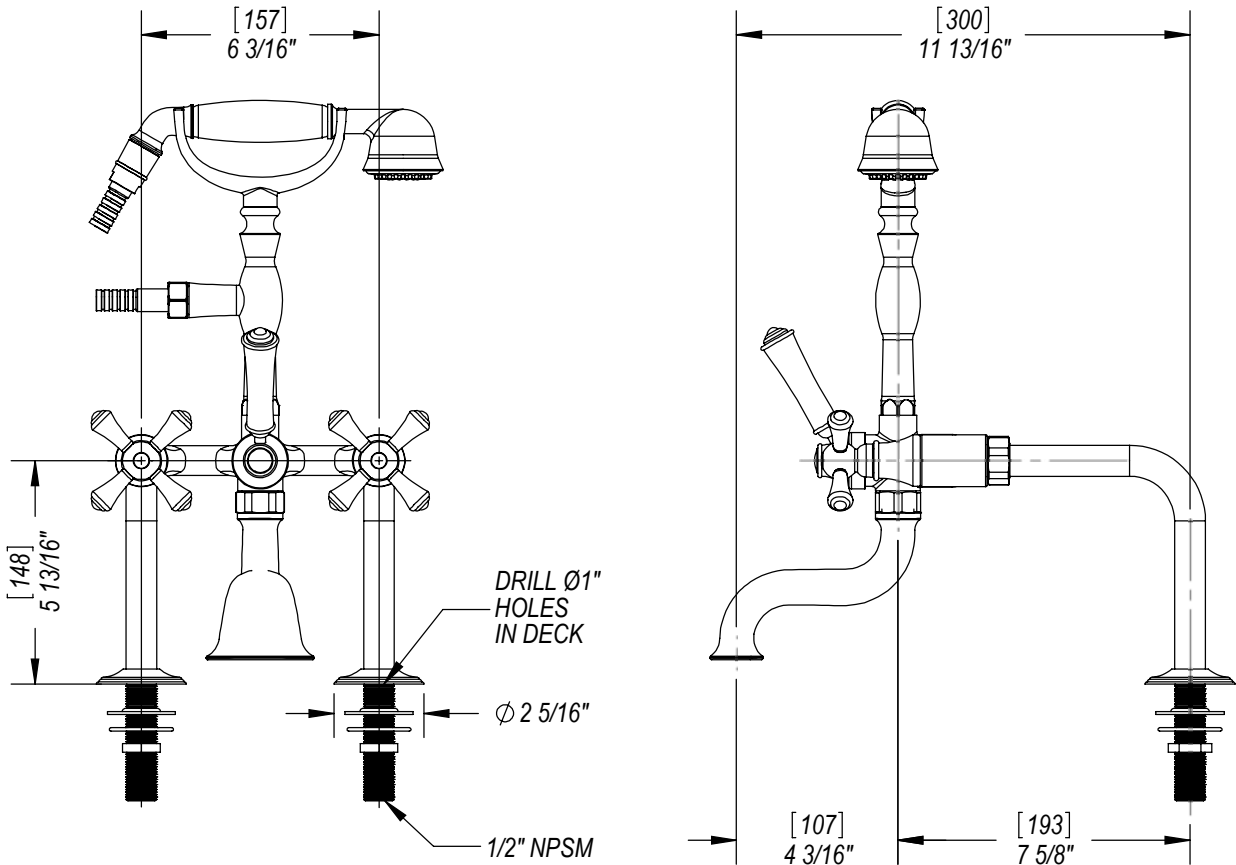

**Features**

- Brass construction with choice of 21 finishes
- Quarter Turn adjustable, ceramic disc cartridges
- Two Cross or Lever handles
- Hand Held Shower with 60" Hose
- Built-in double check valve

**Order Matrix**

Model	Main/Accent Finish
3DRBFMC or L	AB - Antique Brass
	ABM - Antique Brass Matt
	AC - Antique Copper
	ACM - Antique Copper Matt
	BB - Bright Brass
	CH - Chrome
	GD - Gold
	OB - Oil Rubbed Bronze
	PN - Polished Nickel
	SB - Satin Brass
	SC - Satin Chrome
	SN - Satin Nickel
	TB - Tuscan Brass
	AQ - Aqua
	BD - Bordeaux
	BK - Black
	MB - Matte Black
	MW - Matte White
	NC - Natural Cream
	RD - Red
	WH - White

**FLEMISH**

Deck Mount Tub Filler with Hand Held Shower  
Model: 3DRBFMC or L XX-XX

Critical Dimensions

TEL: 905-851-6781  
FAX: 905-851-8031  
TOLL FREE: 800-461-5901

THE **Rubinet** FAUCET COMPANY

www.rubinet.com