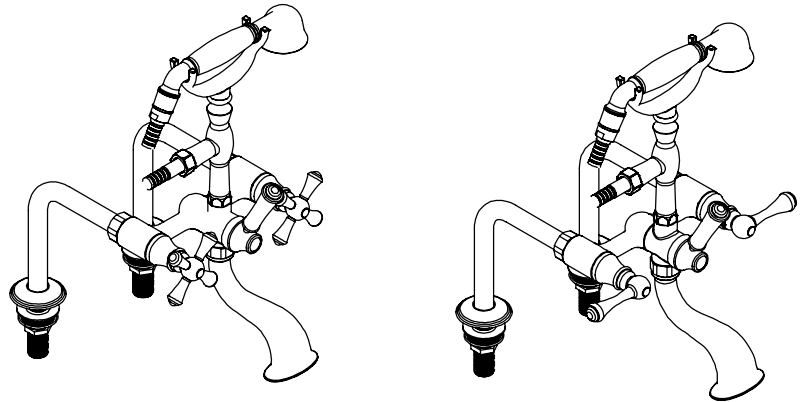

**Features**

- Brass construction with choice of 21 finishes
- Quarter Turn adjustable, ceramic disc cartridges
- Two Cross or Lever handles
- Hand Held Shower with 60" Hose
- Built-in double check valve

**Order Matrix**

Model	Main/Accent Finish
3DRBFMC or L	AB - Antique Brass
	ABM - Antique Brass Matt
	AC - Antique Copper
	ACM - Antique Copper Matt
	BB - Bright Brass
	CH - Chrome
	GD - Gold
	OB - Oil Rubbed Bronze
	PN - Polished Nickel
	SB - Satin Brass
	SC - Satin Chrome
	SN - Satin Nickel
	TB - Tuscan Brass
	AQ - Aqua
	BD - Bordeaux
	BK - Black
	MB - Matte Black
	MW - Matte White
	NC - Natural Cream
	RD - Red
	WH - White

**FLEMISH**

Deck Mount Tub Filler with Hand Held Shower  
Model: 3DRBFMC or L XX-XX

Critical Dimensions

TEL: 905-851-6781  
FAX: 905-851-8031  
TOLL FREE: 800-461-5901

THE **Rubinet** FAUCET COMPANY

www.rubinet.com