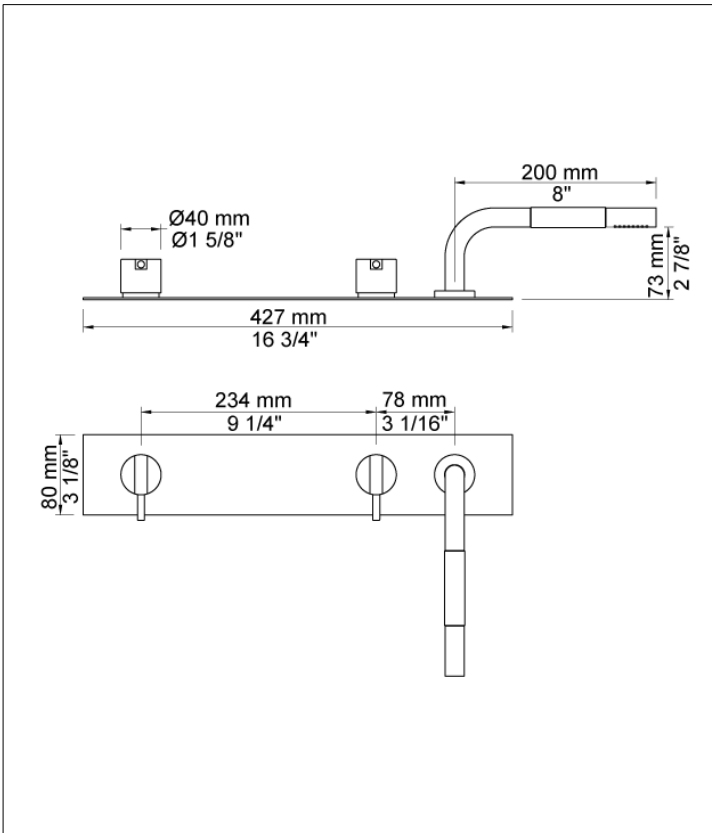

Date: \_\_\_\_\_

Client: \_\_\_\_\_

Project: \_\_\_\_\_

VOLA product: BK3

**BK3**

One-handle mixer for bath filling in conjunction with A24, and mixer with hand shower.  
 Complete with adjustable bracket and water collection box.  
 BK3 UP = Plumbed part, fixing bracket and water collection box.  
 BK3 AP = Trim parts.

**Flow**

	Bar:	1,0	2,0	3,0	4,0	5,0
BK3	(l/min)	12,7	18,0	22,0	25,4	28,4
T1	(l/min)	5,8	8,2	10,0	11,6	12,9
A24	(l/min)	8,7	12,3	15,0	17,3	19,4

**Available in colours**

- Color 02, Grey
- Color 04, Light blue
- Color 05, Orange
- Color 06, Light green
- Color 08, Yellow
- Color 09, Dark grey
- Color 12, Mocca
- Color 14, Bright red
- Color 15, Dark blue
- Color 16, Polished chrome
- Color 17, Gloss black
- Color 18, White
- Color 19, Natural brass
- Color 20, Brushed chrome
- Color 21, Carmine red
- Color 25, Pink
- Color 27, Matt black
- Color 40, Brushed stainless steel