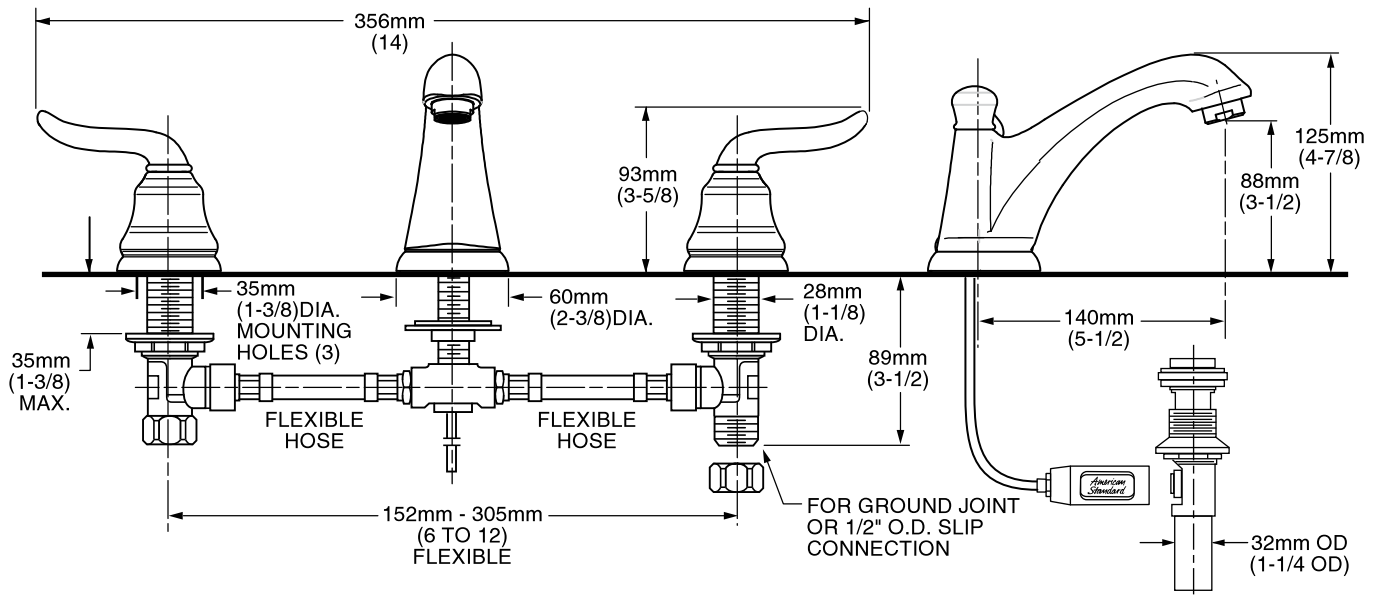

MODEL NUMBER:

- ☐ **4508.801 Princeton Widespread**
Metal Speed Connect® Pop-up drain.
Metal Lever handles.

GENERAL DESCRIPTION:

Cast brass valve bodies with flexible hose connections for 6" to 12" (152mm to 305mm) installations. 1/4 turn washerless ceramic disc valve cartridges. Cast brass spout. One-half inch male inlet shanks with brass coupling nuts. 20" (500mm) long flexible stainless steel drain cable is pre-assembled to faucet body. Metal Speed Connect® drain body with 1-1/4 inch (32mm) tail piece. 1.5 gpm/5.7L/min. maximum flow rate.

PRODUCT FEATURES:

- Ceramic Disc Valve Cartridges:** Assures a lifetime of drip-free performance.
- Brass Construction:** Durable. Ideal for prolonged contact with water. Provides the finest surface for application of colors and finishes.
- Low Lead:** Meets NSF Standard 61/Section 9 & Prop 65 lead requirements.
- Exclusive Speed Connect Metal Drain:**
 - Fewer Parts - installs in less time.
 - No adjustments required - seals the first time, every time.
 - Flexible stainless steel cable - installs effortlessly in tight spaces.
- Choice of Finishes:** Available in Polished Chrome, Blackened Bronze (PVD) or Satin Nickel (PVD).

SUGGESTED SPECIFICATION:

Two handle widespread lavatory faucet shall feature cast brass valve bodies with flexible hose connections for 6" to 12" installations. Shall also feature 1/4 turn washerless ceramic disc valve cartridges. Shall also feature a metal drain body with stainless steel cable actuation. Fitting shall be American Standard Model #4508.801.____.