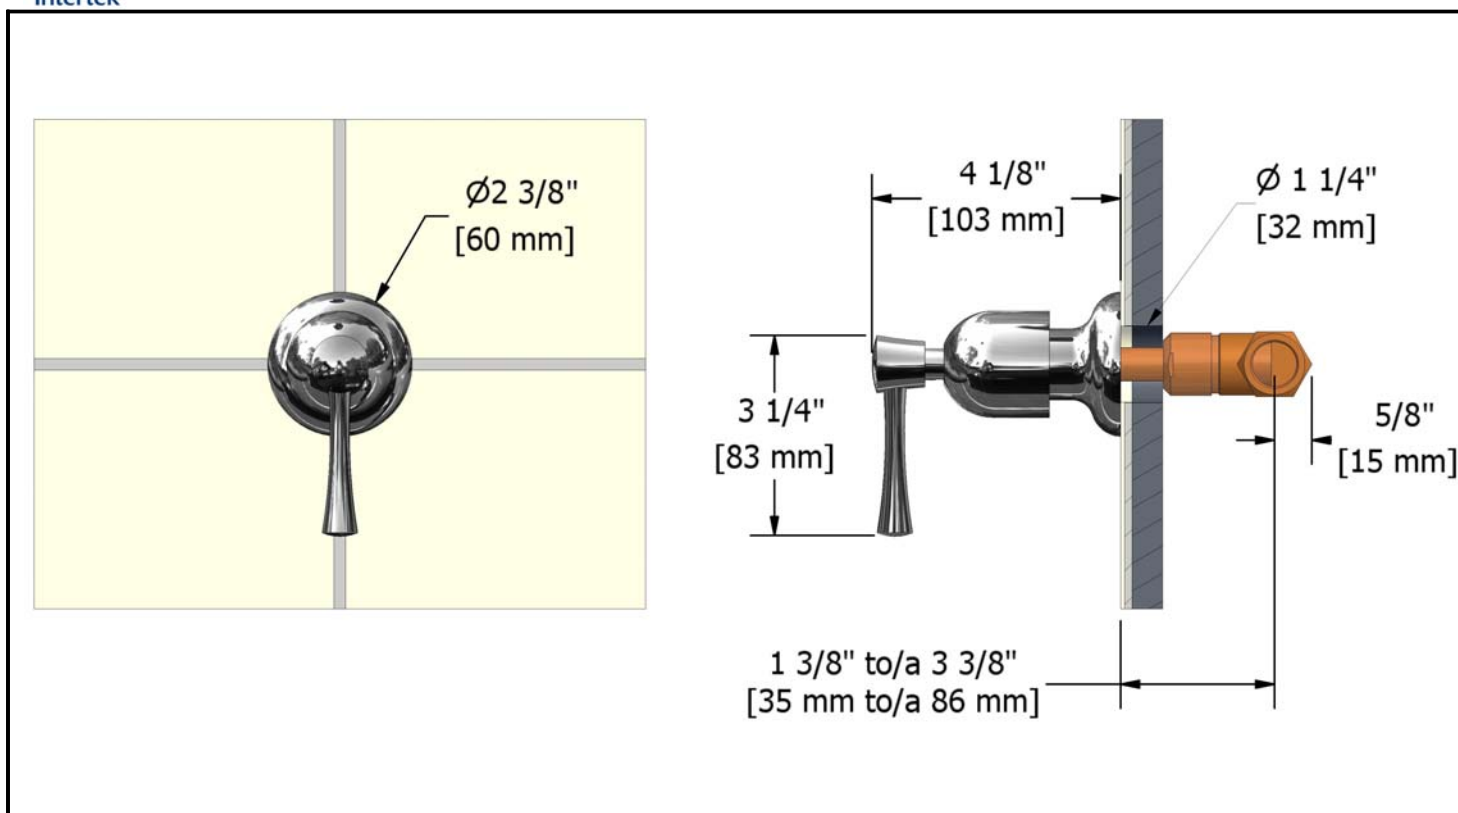

Sizes, models and finishes may differ from those presented.

Warranty

The Riobel inc. product carries a limited LIFETIME warranty on the finish Chrome, Gold (PVD), Brushed nickel (PVD), Night brushed (PVD), Polished nickel (PVD) and all working parts and is guaranteed from the initial date of purchase against all manufacturing defects. Other finished 1 year.

Customer service

Ontario, West Canada : 888-287-5354 Quebec, Maritimes, United States : 866-473-8442