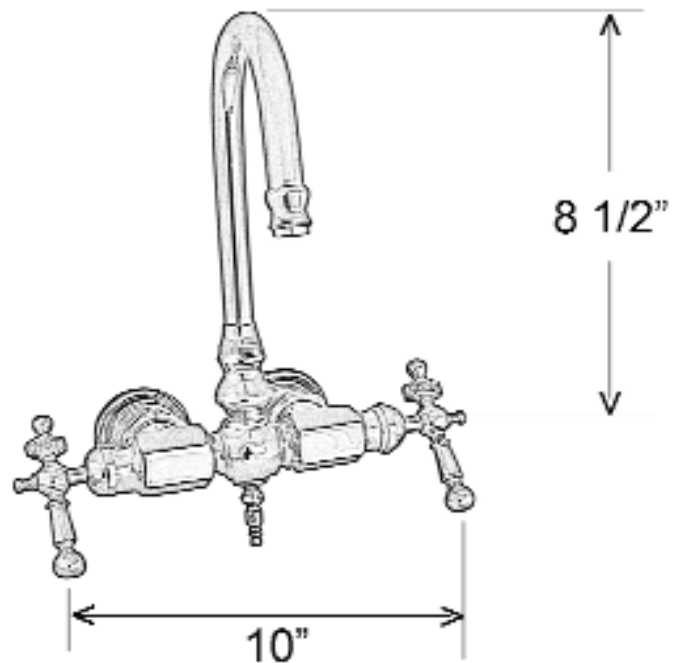

# Tub Wall Mount Faucet

Cat. No.  
4035

Centers: 3 3/8"  
Spout Reach: 4 1/2"

## **Features:**

- ▶ Gooseneck Spout
- ▶ Metal Lever Handles
- ▶ Compression Stems - 1/4" turn
- ▶ To be used with Double Offset Bath Supplies, Part #5576

## **Finishes:**

CP Polished Chrome

Dimensions and specifications subject to change without notice.