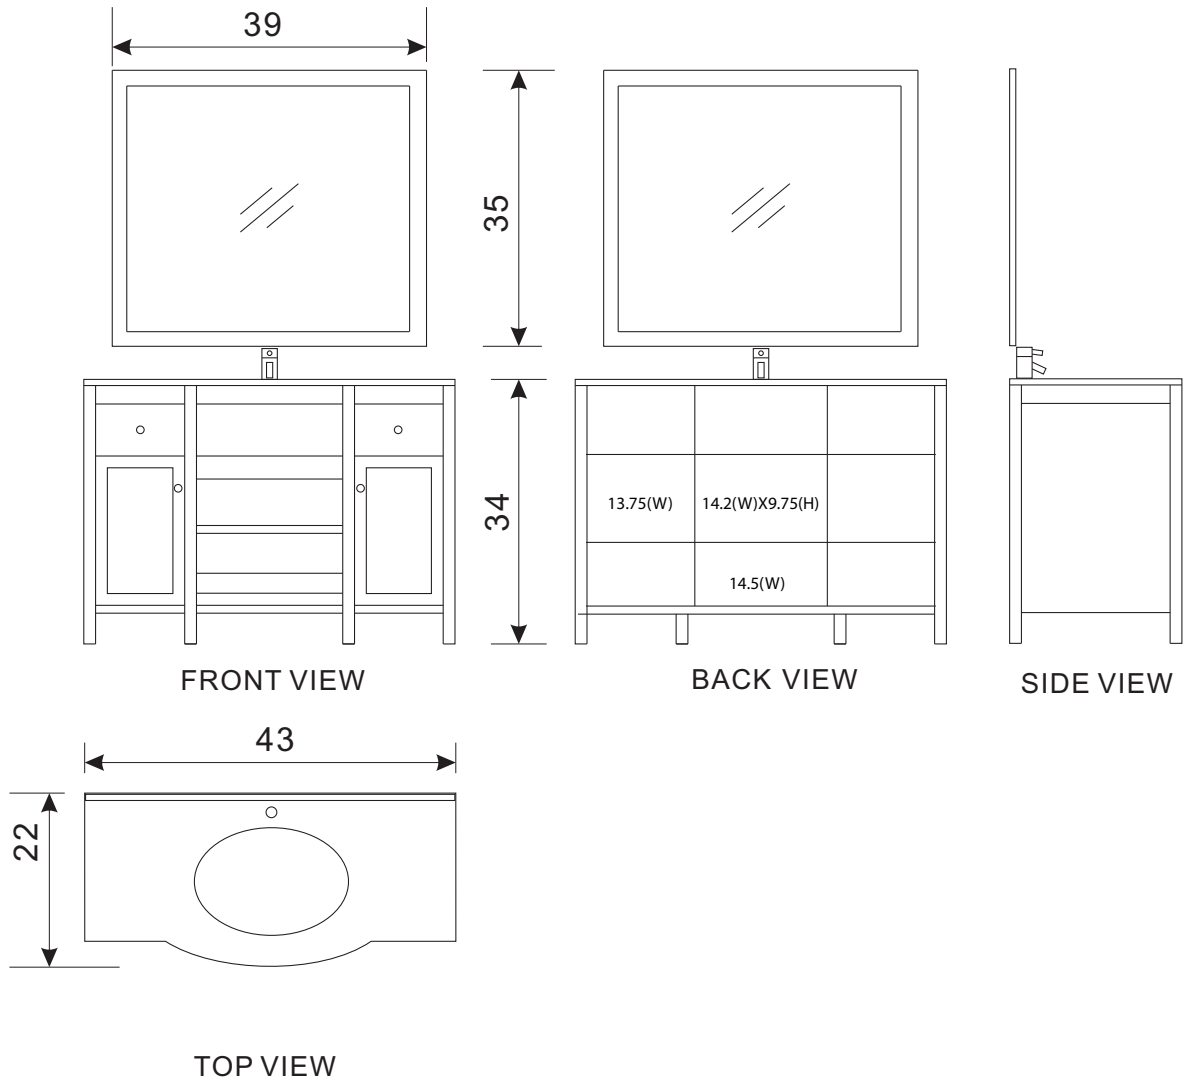

DEC010 Rome 43" Single Sink Vanity Set (Faucet not included)

**Design Element™**  
Bath Furniture

### The Designer's Pick Collection

The Rome 43" Vanity Set is uniquely designed and constructed of solid oak wood. The integrated tempered glass counter top and curved sink design bring a contemporary look to any bathroom. The seamless oval drop in sink beautifully showcases the aqua green counter top and glass accents. This stylish design includes two soft closing cabinets, glass shelf and bottom pull out shelf. A large espresso framed mirror is included. The Designer's Pick Bathroom Vanity is designed as a center piece to awe-inspire the eye without sacrificing quality, functionality or durability.

# Rome 43" Single Sink Vanity Set

## DEC010 Product Features

- Solid Hardwood Construction
- Espresso Finish
- Integrated Glass Countertop and Sink
- Chrome Pop-Up Drain
- Matching Espresso Framed Mirror
- Two Soft-Closing Single-Door Cabinets
- Glass Accented Shelf and Bottom Pull-Out Drawer
- Satin Nickel Finish Hardware
- Specs: 43"W x 22"D x 34"H