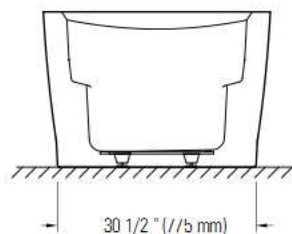

Produits Neptune

BELIEVE 3666 F

Bathtub

Left view

* All dimensions are approximate and subject to change without notice.
Please refer to the installation guide before beginning the installation

6835 PICARD STREET
SAINT-HYACINTHE, QUEBEC J2S 1H3
CANADA