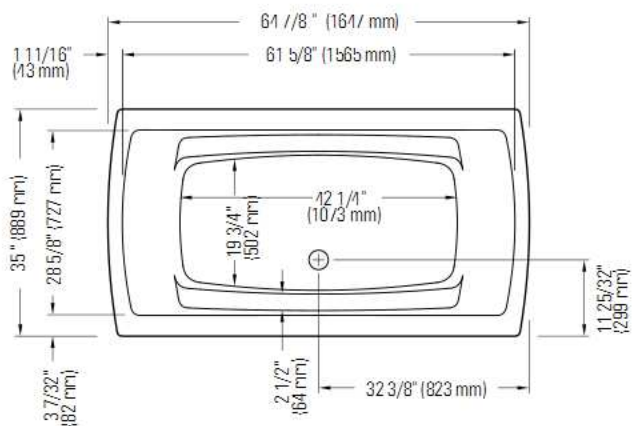

Produits Neptune

BELIEVE 3666 F

Bathtub

Left view

* All dimensions are approximate and subject to change without notice.
Please refer to the installation guide before beginning the installation

6835 PICARD STREET
SAINT-HYACINTHE, QUEBEC J2S 1H3
CANADA