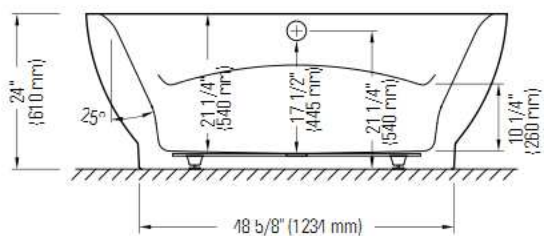

Produits Neptune

BELIEVE 3666 F

Bathtub

Left view

* All dimensions are approximate and subject to change without notice.
Please refer to the installation guide before beginning the installation

6835 PICARD STREET
SAINT-HYACINTHE, QUEBEC J2S 1H3
CANADA