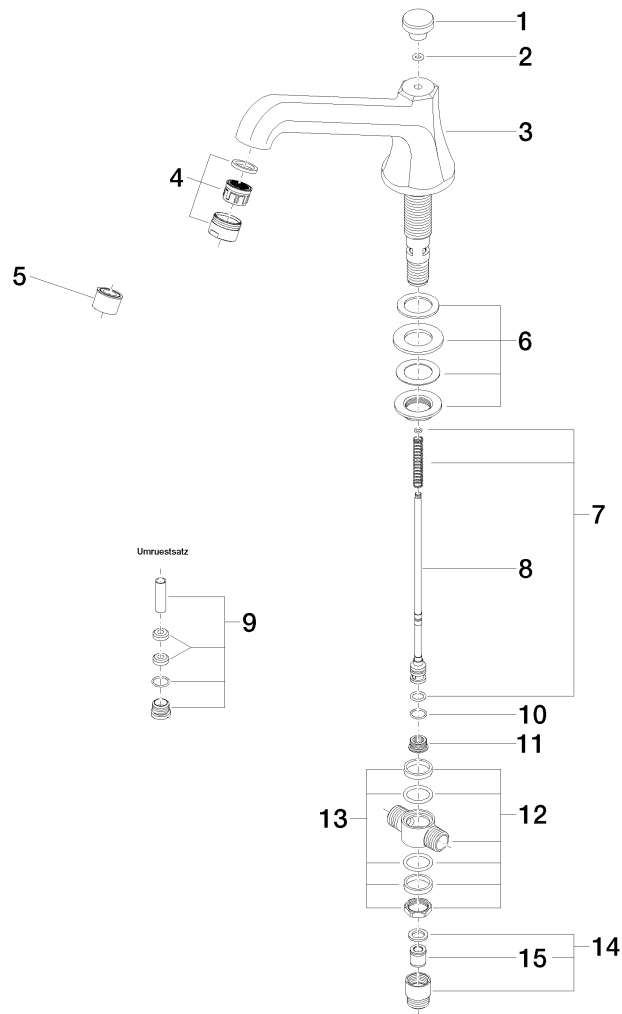

Product specifications

- **8 7/8" projection**
 - M 28 x 1 aerator – male thread
 - Back flow preventer in shower outlet
 - Automatic diverter
 - Deck mounted
 - Diverter deactivation kit included
- Internal backflow preventer.

Surfaces

- chrome 13502380-00
- chrome 13502380-00
- matt platinum 13502380-06
- matt platinum 13502380-06
- platinum 13502380-08
- platinum 13502380-08
- brass 13502380-09
- brass 13502380-09

Exploded assembly drawing

Order quantity

No.	Article number	Name	Installation quantity
1	092036030ff	handle	1
2	09141006290	seal	1
3	04113602101ff	spout	1
4	90230112100ff	aerator	1
5	0429030260090	insert	1
6	0423100040190	fixing set	1
7	9016020040090	spring	1
8	04310900700ff	pull-rod	1
9	9028220100090	conversion kit	1
10	09141002190	seal	1
11	09240408190	nipple	1
12	0417110201090	distributor	1
13	9023100120090	gasket kit	1
14	0424030240190	nipple	1
15	09230104090	back-flow preventer	1