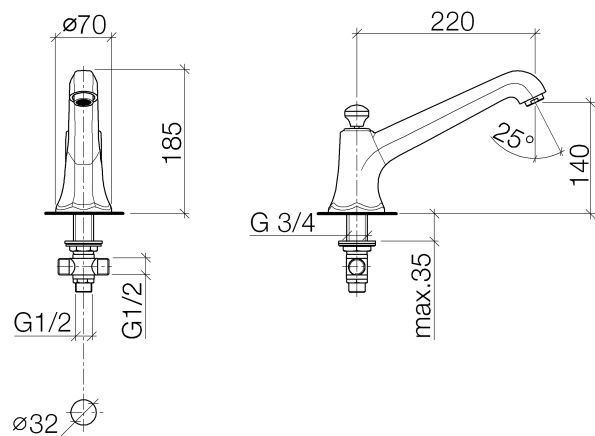

Product specifications

- **8 7/8" projection**
 - M 28 x 1 aerator – male thread
 - Back flow preventer in shower outlet
 - Automatic diverter
 - Deck mounted
 - Diverter deactivation kit included
- Internal backflow preventer.

Surfaces

- chrome 13502380-00
- chrome 13502380-00
- matt platinum 13502380-06
- matt platinum 13502380-06
- platinum 13502380-08
- platinum 13502380-08
- brass 13502380-09
- brass 13502380-09

Exploded assembly drawing

Order quantity

No.	Article number	Name	Installation quantity
1	092036030ff	handle	1
2	09141006290	seal	1
3	04113602101ff	spout	1
4	90230112100ff	aerator	1
5	0429030260090	insert	1
6	0423100040190	fixing set	1
7	9016020040090	spring	1
8	04310900700ff	pull-rod	1
9	9028220100090	conversion kit	1
10	09141002190	seal	1
11	09240408190	nipple	1
12	0417110201090	distributor	1
13	9023100120090	gasket kit	1
14	0424030240190	nipple	1
15	09230104090	back-flow preventer	1