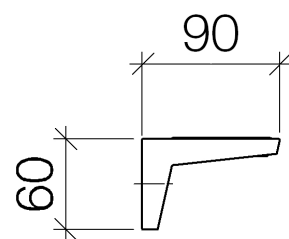

Product specifications

- Crystal glass
- Height 3 1/2"
- Width 4 3/4"
- 3 1/2" projection

Surfaces

- | | |
|-------------|-------------|
| • chrome | 83410730-00 |
| • chrome | 83410730-00 |
| • champagne | 83410730-47 |
| • champagne | 83410730-47 |

Exploded assembly drawing

Order quantity

No.	Article number	Name	Installation quantity
1	08900101282	dish	1
2	08150150190	nipple	4
3	081773506ff	holder	1
4	09311111490	pin	1
5	0517207180090	fixing set	1