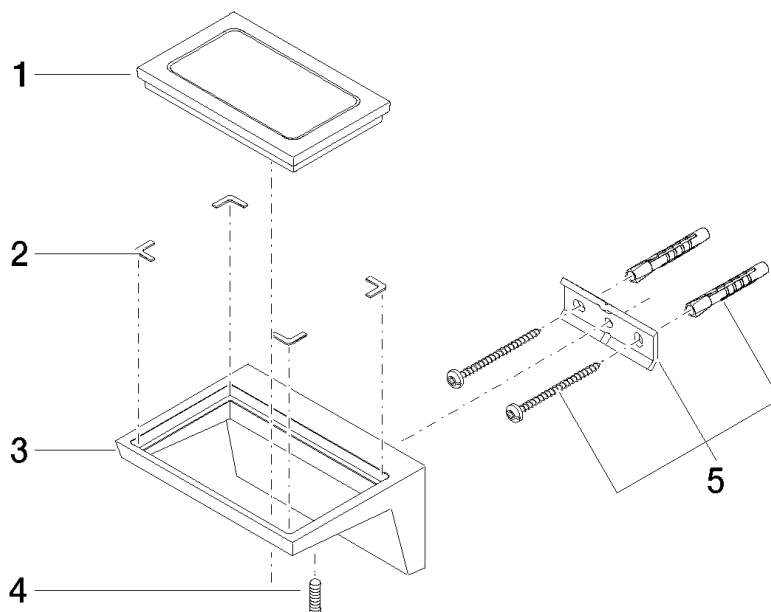

Product specifications

- Crystal glass
- Height 3 1/2"
- Width 4 3/4"
- 3 1/2" projection

Surfaces

- | | |
|-------------|-------------|
| • chrome | 83410730-00 |
| • chrome | 83410730-00 |
| • champagne | 83410730-47 |
| • champagne | 83410730-47 |

Exploded assembly drawing

Order quantity

No.	Article number	Name	Installation quantity
1	08900101282	dish	1
2	08150150190	nipple	4
3	081773506ff	holder	1
4	09311111490	pin	1
5	0517207180090	fixing set	1