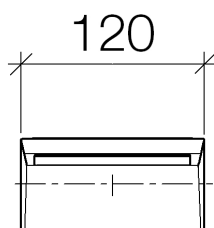

Product specifications

- Crystal glass
- Height 3 1/2"
- Width 4 3/4"
- 3 1/2" projection

Surfaces

- | | |
|-------------|-------------|
| • chrome | 83410730-00 |
| • chrome | 83410730-00 |
| • champagne | 83410730-47 |
| • champagne | 83410730-47 |

Exploded assembly drawing

Order quantity

No.	Article number	Name	Installation quantity
1	08900101282	dish	1
2	08150150190	nipple	4
3	081773506ff	holder	1
4	09311111490	pin	1
5	0517207180090	fixing set	1