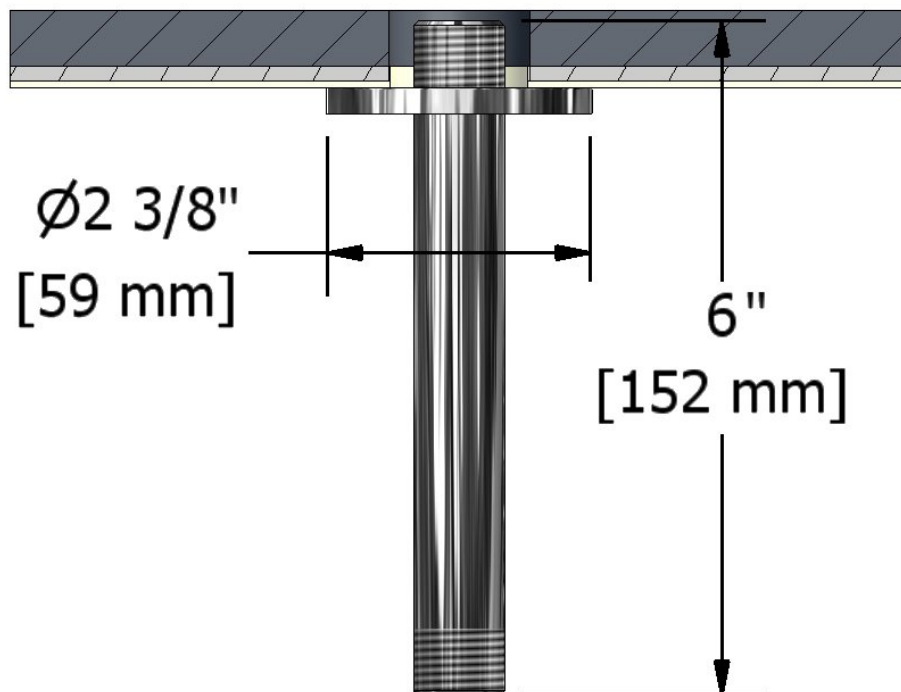

15 cm (6") vertical shower arm

508XX

Specifications

Descriptions

- ½" inlet male NPT
- Round flange

Available colors

- C : Chrome
- BN : Brushed nickel (PVD)
- PN : Polished nickel (PVD)

Sizes, models and finishes may differ from thoses presented.