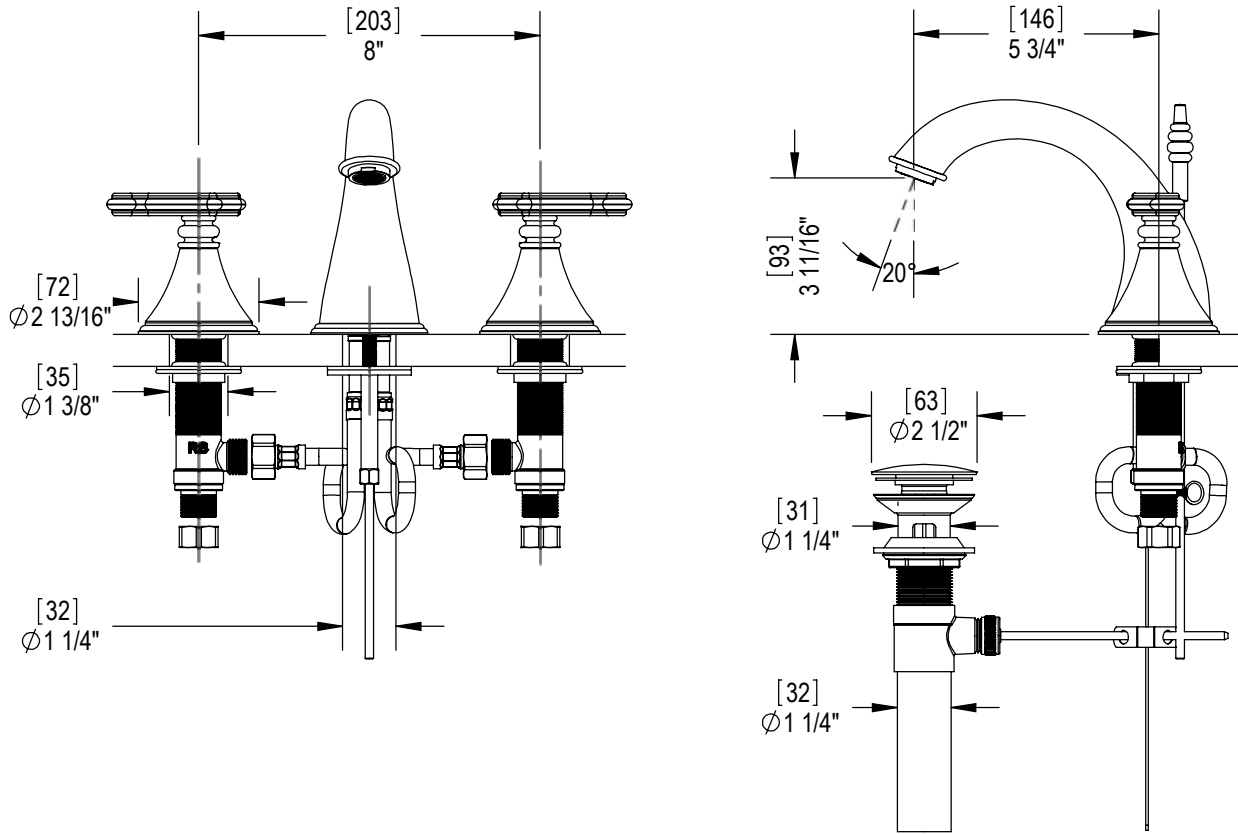

Features

- Brass construction with choice of 21 finishes
- Two Scroll Handles
- Quarter turn Ceramic Disk cartridges
- 2.2gpm @ 60 psi

Order Matrix

Model	Main/Accent Finish
1ARBJS	AB - Antique Brass
	ABM - Antique Brass Matt
	AC - Antique Copper
	ACM - Antique Copper Matt
	BB - Bright Brass
	CH - Chrome
	GD - Gold
	OB - Oil Rubbed Bronze
	PN - Polished Nickel
	SB - Satin Brass
	SC - Satin Chrome
	SN - Satin Nickel
	TB - Tuscan Brass
	AQ - Aqua
	BD - Bordeaux
	BK - Black
	MB - Matte Black
	MW - Matte White
	NC - Natural Cream
	RD - Red
	WH - White

JASMIN
Widespread Lavatory Set with Pop-Up
Model: 1ARBJS XX-XX

Critical Dimensions

TEL: 905-851-6781
FAX: 905-851-8031
TOLL FREE: 800-461-5901

THE **Rubinet** FAUCET COMPANY

www.rubinet.com