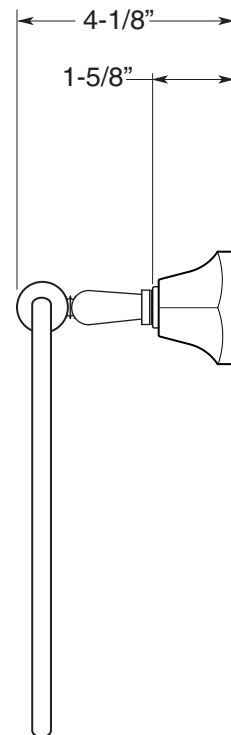

Series 07
Towel Ring
1.07TR00

FEATURES:

- All brass construction.
- Available in all Sigma finishes. Warranty varies according to finish selection.
- Mounting bracket and screws are supplied.

TOP VIEW

FRONT VIEW

SIDE VIEW

Note: Measurements are subject to change or cancellation. No responsibility is assumed for use of superseded or voided pages.