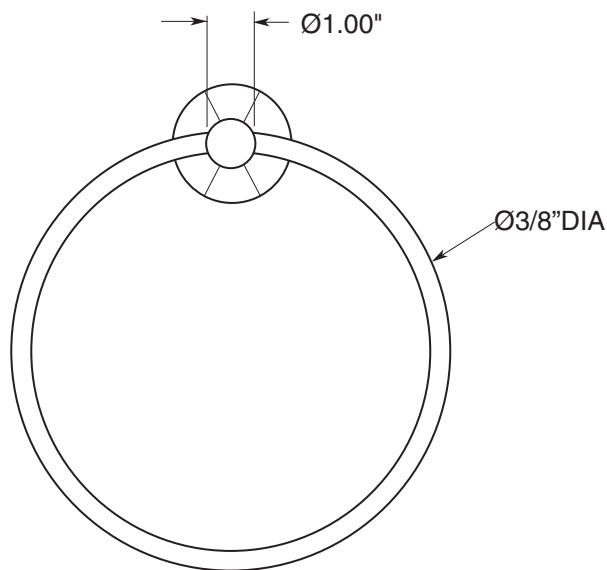

Series 07
Towel Ring
1.07TR00

FEATURES:

- All brass construction.
- Available in all Sigma finishes. Warranty varies according to finish selection.
- Mounting bracket and screws are supplied.

TOP VIEW

FRONT VIEW

SIDE VIEW

Note: Measurements are subject to change or cancellation. No responsibility is assumed for use of superseded or voided pages.