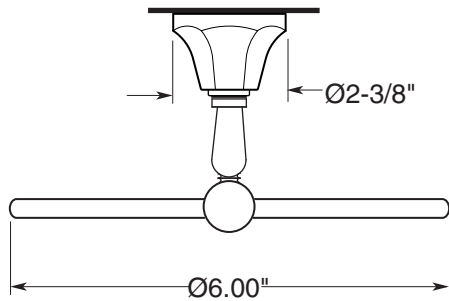

Series 07
Towel Ring
1.07TR00

FEATURES:

- All brass construction.
- Available in all Sigma finishes. Warranty varies according to finish selection.
- Mounting bracket and screws are supplied.

TOP VIEW

FRONT VIEW

SIDE VIEW

Note: Measurements are subject to change or cancellation. No responsibility is assumed for use of superseded or voided pages.