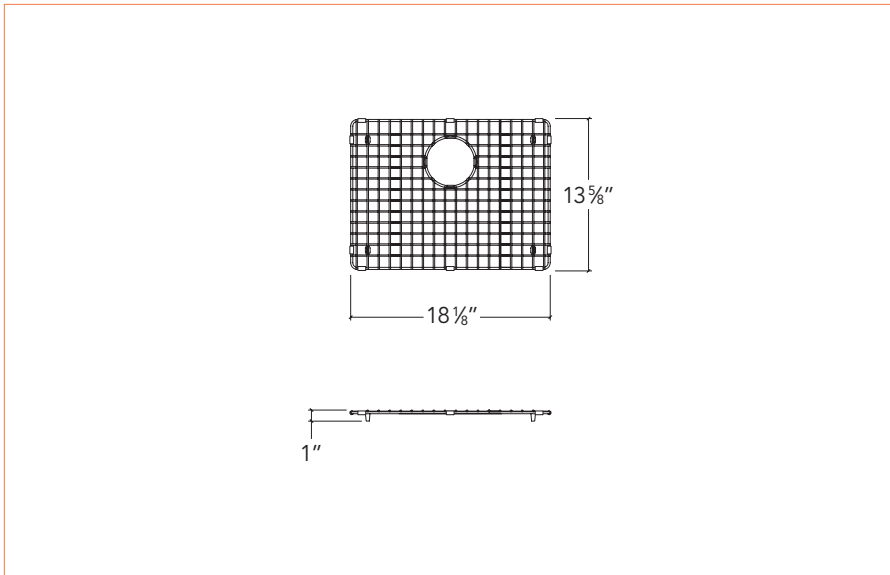

## E-G

**Grid**  
for embossed kitchen sink

**IE-G-2116**

**Installation**

N/A

**Bowl**

21" x 16"

**Overall**

18 1/8" x 13 5/8" x 1"

**Cabinet**

N/A

**Drain**

Ø 3 1/2"

**Packaging**

18" x 14"

7 lbs