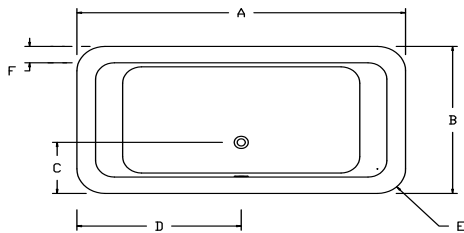

Available Sizes:

70" L x 36" W x 23" D
 100 Gallons

MaestroTub – construction features:

- Acrylic** models finished in 1/8" thick layer of deep lustrous acrylic.
- Extra thick** reinforced fiberglass.
- Smooth** anti-slip bottom
- Foam Fill** sound insulator
- Integral** waste & overflow

UPC & USPC US & Canada

Air Inlet location at 9:00 from overflow
 Overflow is integral to the tub

Model	AC	A	B	C	D	E
7036	√	70¼"	36¼"	12¾"	35"	3½"
		F	G	H	I	J
		4"	28¾"	23"	21¾"	18¾"
		L	M	N	O	P
		48"	29"	23"	57¾"	11½"
		Q				
		32½"				
Wat.Capacity (empty)			Wat.Capacity (bather)			
100 gal.			85 gal.			

The Green Company

Framing Dimension

Tub Opening Dimension

(L)ength	(W)idth	(H)eight
68"	34"	20"

*Disclaimer: Certain options or altering the pump/blower location may cause the pump/blower to extend beyond the tub decking.
 For cutout dimensions wait for unit to arrive.
 All specifications subject to change without notice.*