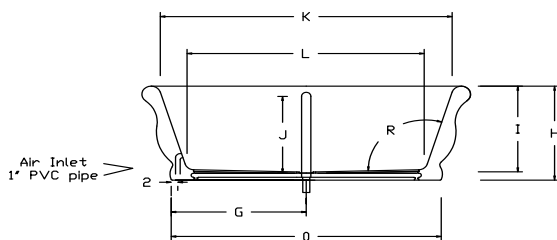

UPC & USPC US & Canada

Air Inlet location at 9:00 from overflow
 Overflow is integral to the tub

Model	AC	A	B	C	D	E
7036	√	70¼"	36¼"	12¾"	35"	3½"
		F	G	H	I	J
		4"	28¾"	23"	21¾"	18¾"
		L	M	N	O	P
		48"	29"	23"	57¾"	11½"
		Q				
		32½"				
Wat.Capacity (empty)			Wat.Capacity (bather)			
100 gal.			85 gal.			

The Green Company

Framing Dimension

Tub Opening Dimension

(L)ength	(W)idth	(H)eight
68"	34"	20"

*Disclaimer: Certain options or altering the pump/blower location may cause the pump/blower to extend beyond the tub decking.
 For cutout dimensions wait for unit to arrive.
 All specifications subject to change without notice.*