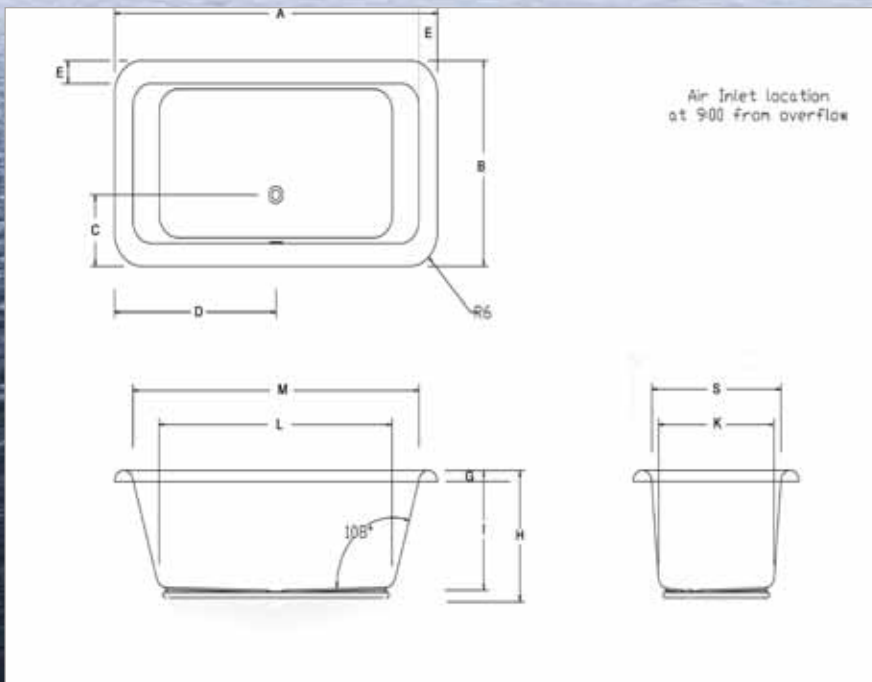

The Green Company

Framing Dimension

Tub Opening Dimension

(L)ength	(W)idth	(H)eight
68"	34"	20"

*Disclaimer: Certain options or altering the pump/blower location may cause the pump/blower to extend beyond the tub decking.
 For cutout dimensions wait for unit to arrive.
 All specifications subject to change without notice.*

Model	AC	A	B	C	D	E
7036	J	70"	36"	12½"	35"	4"
	F	G	H	I	J	K
	N/A	2"	22"	20"	N/A	25"
	L	M	S			
	50½"	62"	28"			
Wat.Capacity (empty)			Wat.Capacity (bather)			
100 gal.			85 gal.			

MICHELANGELO - FREE STANDING THERMAL