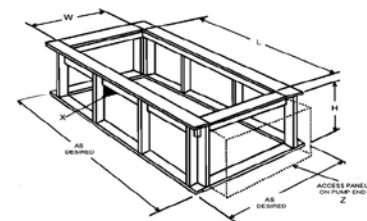

The Green Company

Framing Dimension

Tub Opening Dimension

(L)ength	(W)idth	(H)eight
68"	34"	20"

*Disclaimer: Certain options or altering the pump/blower location may cause the pump/blower to extend beyond the tub decking.
 For cutout dimensions wait for unit to arrive.
 All specifications subject to change without notice.*