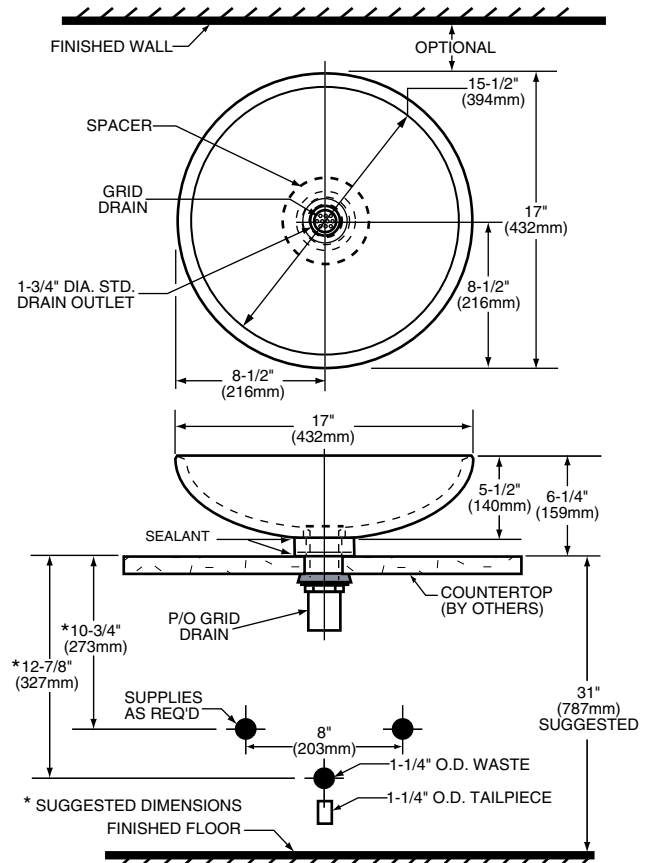

DORIAN GLASS ABOVE-COUNTER VESSEL

0978.000

- Contemporary 17" (432mm) diameter glass above counter vessel
- "Heat treated" 3/4 inch glass for durability
- Sink riser and chrome grid drain included
- Recommended for use with Cardiff 9445.100 cabinet or other countertop installation
- Recommended faucet - ONE vessel faucet 2064.152 (Faucet shown not included)

Nominal Dimensions:

432mm
(17" dia.)

Bowl sizes:

394mm (15-1/2") diameter
114mm (4-1/2") deep

Compliance Certifications -

Meets or Exceeds the Following Specifications:

- CSA B45.11-4 for Glass Lavatories

To Be Specified: (Recommended)

- Vanity Base: Cardiff 9445.100 or countertop by others.
- Faucet: ONE vessel faucet 2064.152
- Faucet Finish: Polished Chrome (002)

NOTES:

* DIMENSIONS SHOWN FOR LOCATION OF SUPPLIES AND "P" TRAP ARE SUGGESTED. FITTINGS NOT INCLUDED WITH FIXTURE AND MUST BE ORDERED SEPARATELY. FOR COUNTERTOP CUTOUT SEE INSTALLATION INSTRUCTIONS.

IMPORTANT: Dimensions of fixtures are nominal and may vary within the range of tolerances established by CSA Standard B45.11-4. These measurements are subject to change or cancellation. No responsibility is assumed for use of superseded or voided pages.