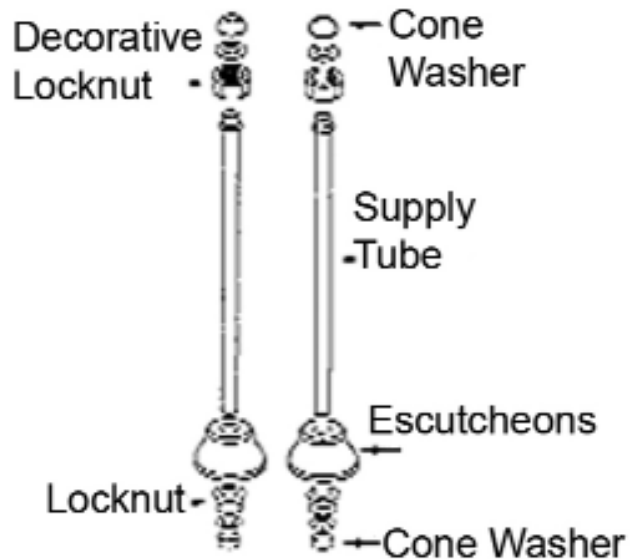

# STRAIGHT BATH SUPPLIES

Cat.No.

5577

H: 24"

OD: 1/2"

## Features:

- ▶ For Use with Faucets Mounted to the Tub Deck
- ▶ No Stops
- ▶ Bottom Flange 2 1/2" diameter
- ▶ Available in 5 Finishes

## Finishes:

- CP** Polished Chrome
- BP** Polished Brass
- PN** Polished Nickel
- SN** Brushed Nickel
- ORB** Oil Rubbed Bronze

Dimensions and specifications subject to change without notice.