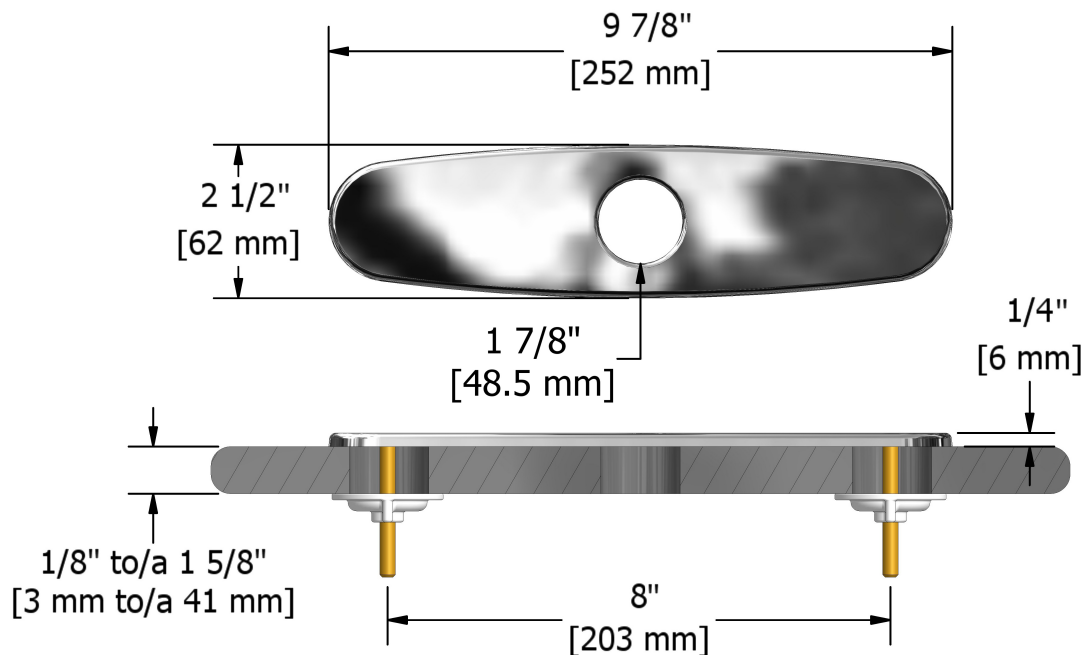

8" center kitchen faucet deck plate
5608XX

Specifications

Descriptions

- Attach kit
- Brass
- BO101, BO201, FO101 and TC101

Available colors

- C : Chrome
- BN : Brushed nickel (PVD)
- SS : Stainless steel (PVD)

Sizes, models and finishes may differ from thoses presented.

Warranty

The Riobel inc. product carries a limited LIFETIME warranty on the finish Chrome, Gold (PVD), Brushed nickel (PVD), Night brushed (PVD), Polished nickel (PVD) and all working parts and is guaranteed from the initial date of purchase against all manufacturing defects. Other finished 1 year.