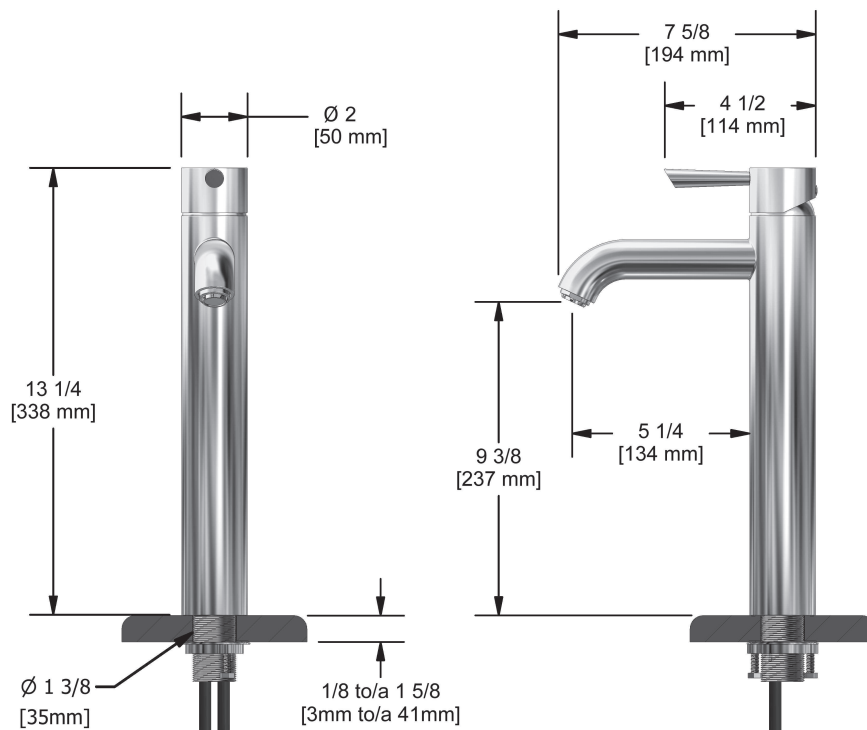

Certifications

- CSA B125.1
- NSF61
- ASME A112.18.1
- CMR248 Approval