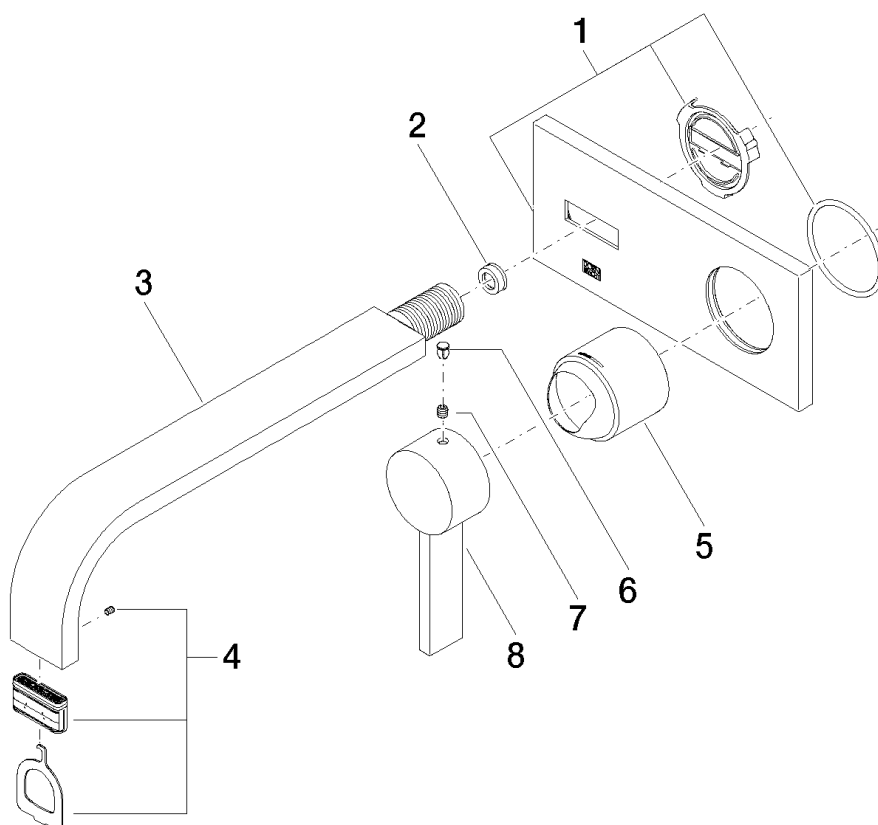

Exploded assembly drawing

Order quantity

No.	Article number	Name	Installation quantity
1	90110118600ff	plate	1
2	09230107990	flow reducer	1
3	04282214810ff	spout	1
4	9029030450090	aerator	1
5	091102287ff	cover	1
6	09312001790	plug	1
7	09311103090	pin	1
8	092078058ff	handle	1