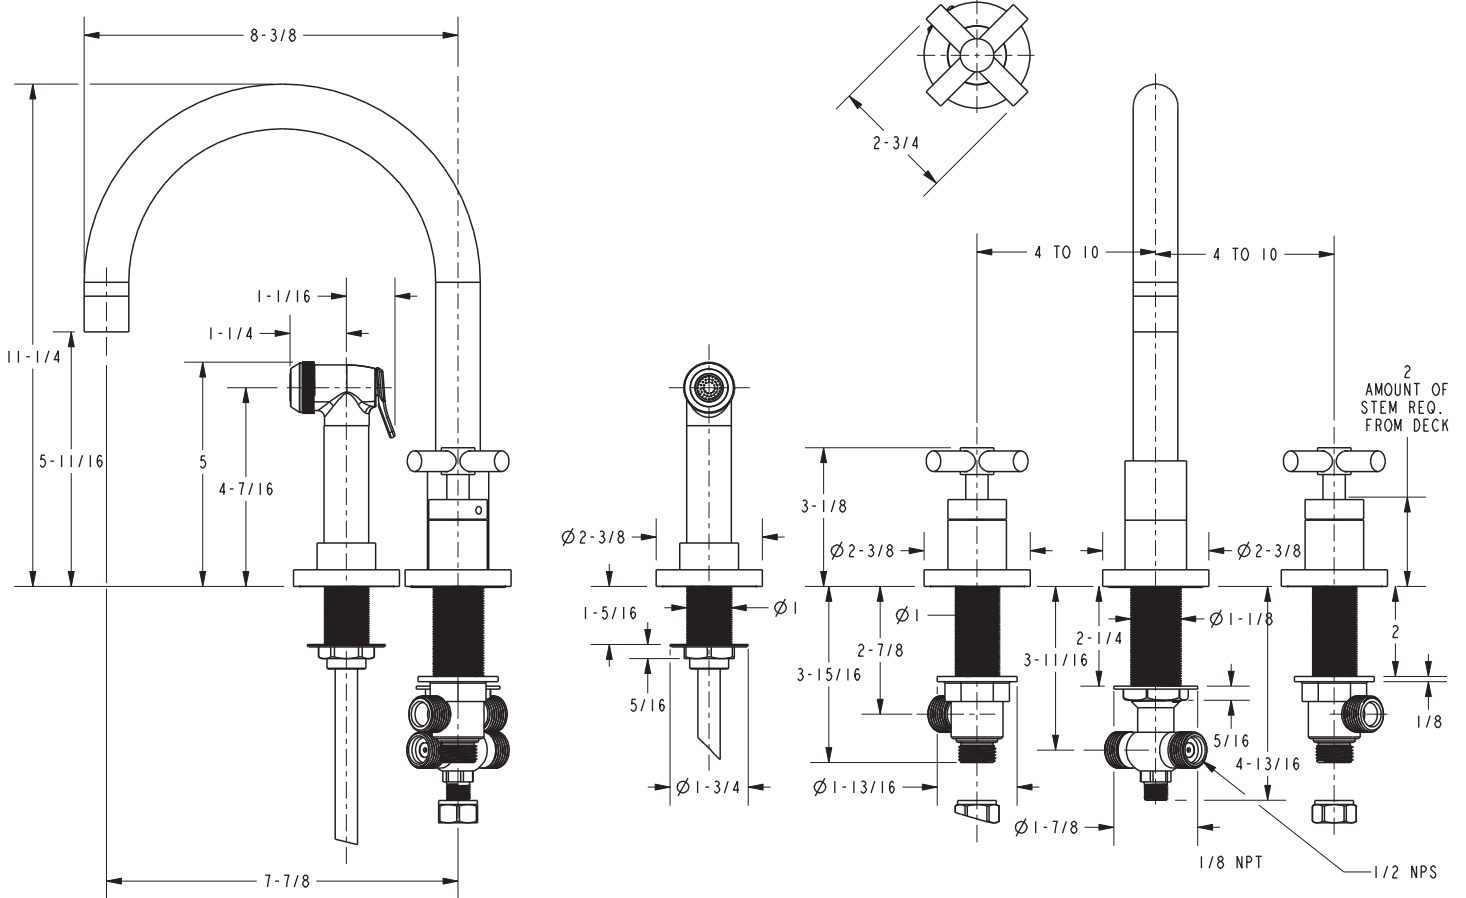

EAST LINEAR

Features

- Solid brass construction
- Brass valve bodies
- Quarter-turn washerless ceramic disc valve cartridges
- ADA compliant contemporary cross handles
- Swivel spout assembly with integral diverter fitting
- Solid brass pull-out sidespray
- 5-11/16" (14.4 cm) spout height at outlet
- 7-7/8" (20.0 cm) spout reach (c-c)
- For 8" (20.3 cm) centers - Maximum 20" (50.8 cm)
- 1.8 gallons (6.8 liters) per minute maximum flow rate

Product Specification:

Add "Color / Finish" suffix to Model number, below.

The Two-Handle Kitchen Faucet with Side-spray shall be made of solid brass construction. Faucet shall incorporate a swivel spout assembly with integral sidespray diverter fitting and feature brass valve bodies with quarter-turn washerless ceramic disc valve cartridges. Faucet shall have a 1.8 gallons (6.8 liters) per minute maximum flow rate. Product shall be for 8" (20.3 cm) centers - Maximum 20" (50.8 cm). Product shall incorporate a 5-11/16" (14.4 cm) spout height at outlet and a 7-7/8" (20.0 cm) spout reach (c-c). Faucet shall incorporate ADA compliant contemporary cross handles. Two-Handle Kitchen Faucet with Sidespray shall be Newport Brass Model 9911/____ .

9911

Product Dimensions (units are in inches)

East Linear Two-Handle Kitchen Faucet with Sidespray 9911

NEWPORT BRASS
Flawless Beauty. From Faucet to Finish.™