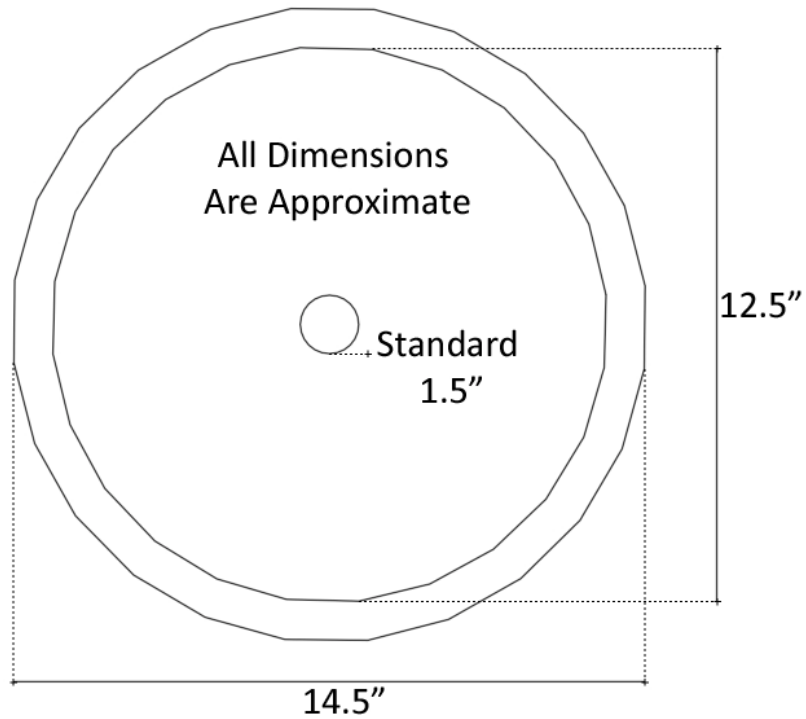

Description:

- Copper
- Vessel Mount
- Use standard 1.5" drain
- Clean with mild soap
No abrasive chemicals

Available Finishes:

- DB** Dark Bronze
- WC** Weathered Copper
- PN** Polished Nickel
- SN** Satin Nickel
- PW** Pewter

Available Drains:

- D004** Grid Strainer
- D005** Lift and Turn
- D101-** Decorative Drains
- D604**

DIMENSIONS WILL VARY. DO NOT use this sheet as a guide for countertop cuts.