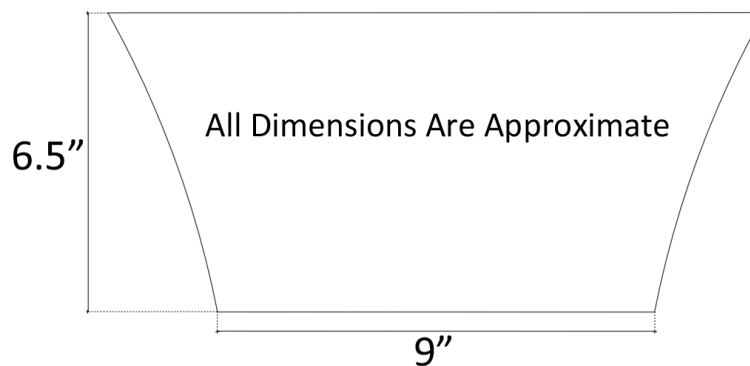

Description:

- Copper
- Vessel Mount
- Use standard 1.5" drain
- Clean with mild soap
  No abrasive chemicals

Available Finishes:

- **DB** Dark Bronze
- **WC** Weathered Copper
- **PN** Polished Nickel
- **SN** Satin Nickel
- **PW** Pewter

Available Drains:

- **D004** Grid Strainer
- **D005** Lift and Turn
- **D101-** Decorative Drains
- **D604**

DIMENSIONS WILL VARY. DO NOT use this sheet as a guide for countertop cuts.