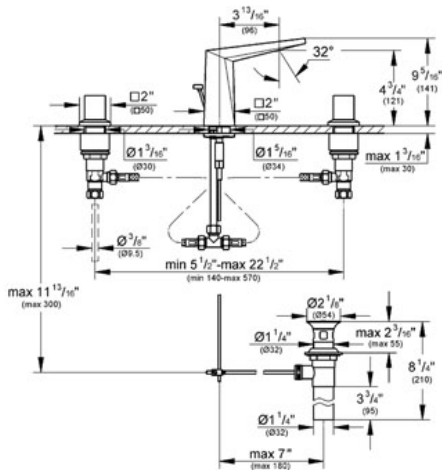

## Product Description: Lavatory Wideset S-Size

### Standard Specification:

- GROHE StarLight® finish
- GROHE EcoJoy® technology for less water and perfect flow
- GROHE WaterCare® technology -1.5 gpm
- 3/4" ceramic cartridges (90° turn)
- Grip handles
- Pressure resistant flexible connection hoses (between spout and side valves)
- 1 1/4" pop-up waste set