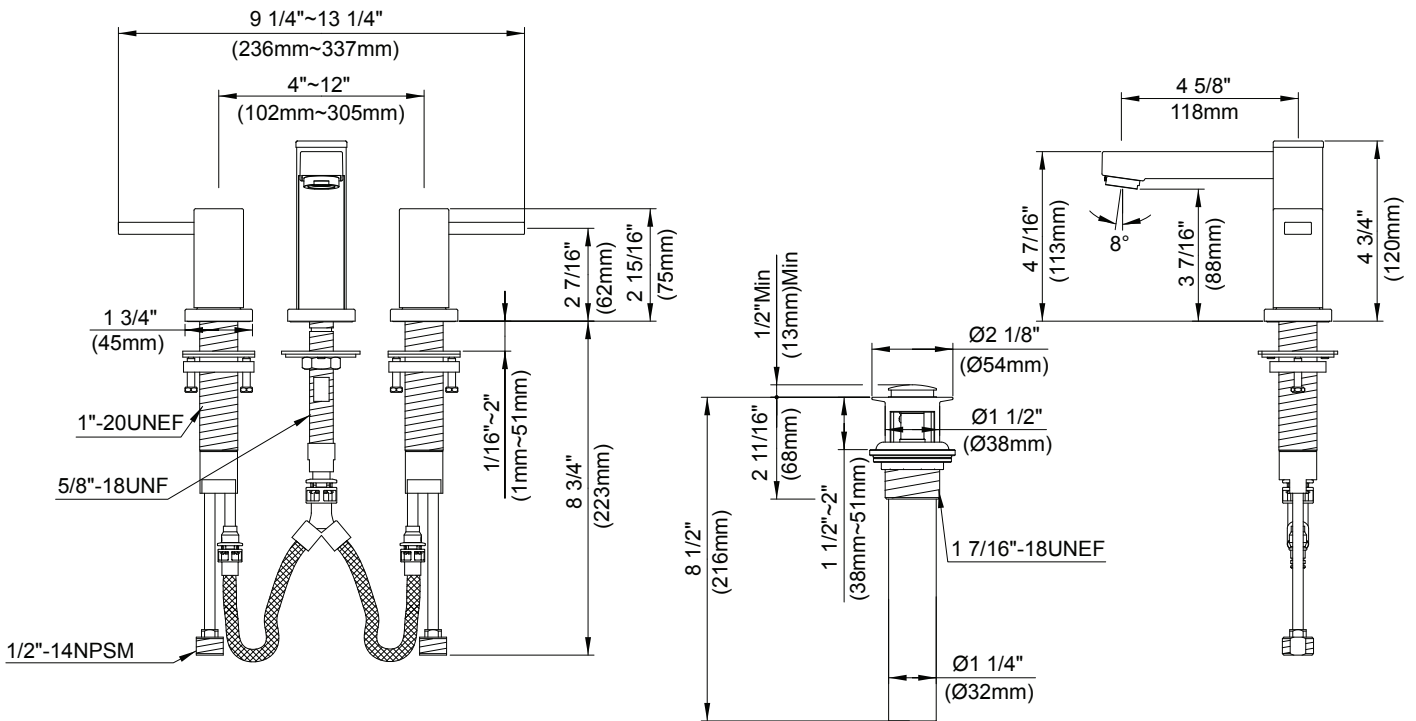

Submittal Information:

Job Name: _____
Contractor: _____

Location: _____
Contact #: _____