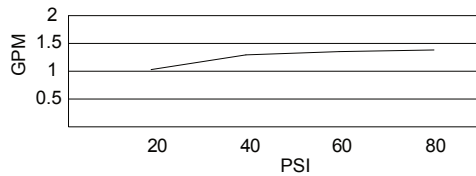

SPECIFICATIONS

Reef™ Two Handle Mini-Widespread Lavatory Faucet

Model

D304033

Description

- Ceramic disc valves
- 4 1/2" high spout, laminar flow
- 50/50 touch down drain assembly
- Quick connect valve/spout system
- 3 hole mount, 4" - 12" installation

Standards

- NSF 61-9
- Energy Policy Act of 1992

- ASME A112.18.1M/A112.18.1
- NSF/ANSI 372

- ADA Accessibility Guidelines for Buildings and Facilities - 4.27.4 Controls and Mechanisms

Warranty

Danze products are covered by a manufacturer's limited "lifetime" warranty for manufacturing defects.

Flow Rate

Finishes Available

- Chrome
- Other: Refer to Price List for additional finish