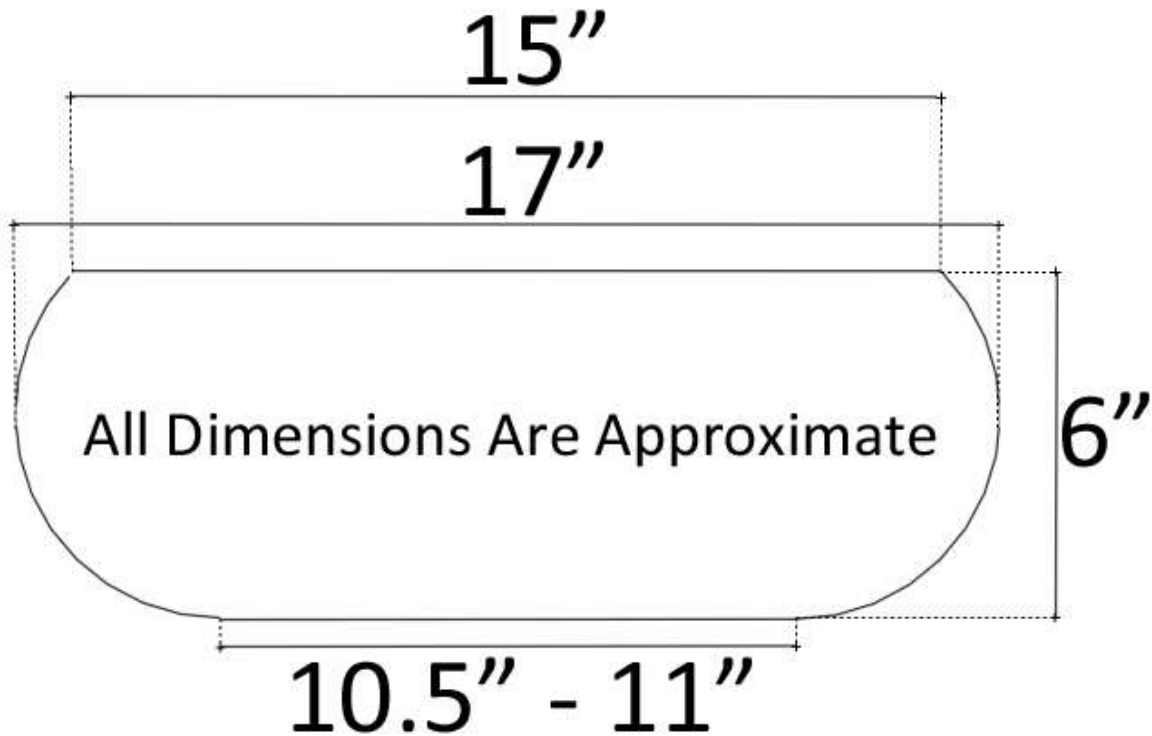

Description:

- Vessel Mount
- Handcrafted Porcelain
Each sink has variations in size, finish, and textures
Because of the hand made nature of each sink,
expect imperfections and variations
- Swarovski Crystals
Hand Set
Choice of Colors available (contact Linkasink)

Available Finishes:

B	Bronze Glaze
W	White Glaze

Available Drains:

D004	Grid Strainer
D005	Lift and Turn
D006	Pop-up w/ horizontal lift rod
D101 - D604	Decorative Drain

DIMENSIONS WILL VARY. DO NOT use this sheet as a guide for countertop cuts.