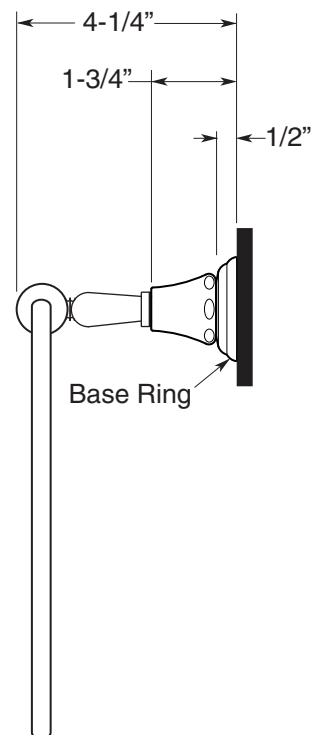

Series 35  
Towel Ring  
1.35TR00

### TOP VIEW

### FRONT VIEW

### SIDE VIEW

Note: Measurements are subject to change or cancellation. No responsibility is assumed for use of superseded or voided pages.