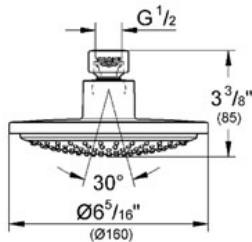

Product Description:

Head shower 1 spray

Standard Specification:

- GROHE StarLight® finish
- GROHE DreamSpray® perfect spray pattern
- SpeedClean anti-lime system
- Rain
- Rotating ball joint $\pm 15^\circ$
- 1/2" Connection thread
- Flow restrictor - 2.0 gpm at 80psi
- Max Flow Rate 2.0 gpm (7.6 L/min)