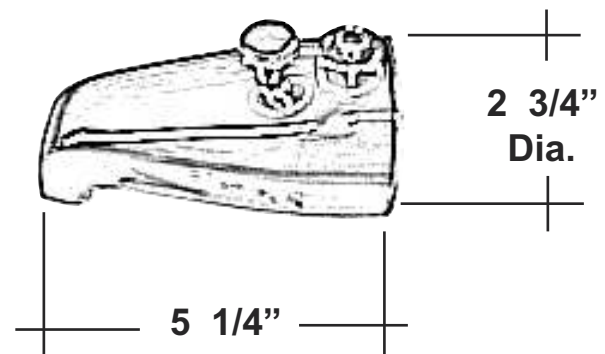

BUILT-IN CONVERTO SHOWER SPOUT

Cat. No.
185-S

Features:

- ▶ Standard Sleek Design
- ▶ No Handles
- ▶ Available In Two Finishes

Finishes:

- CP** Polished Chrome
- BP** Polished Brass

Length: 5 1/4"

Spout
Opening: 1 1/2"

Dimensions are nominal and may vary. Dimensions and specifications subject to change without notice.