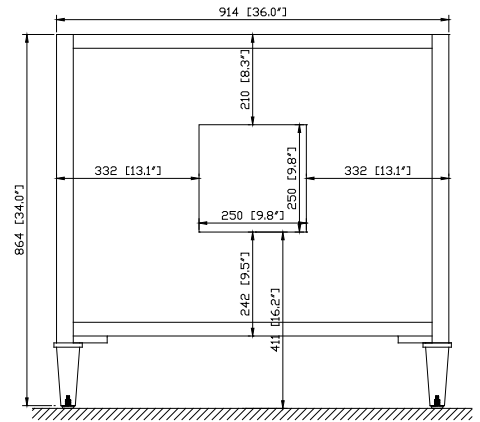

Nominal Dimension

- 36W x 21D x 34H (inches)

Components

| | | | |
|------------|--------------|---------|---------|
| Mirror | KELLY-M28-GB | | |
| Vanity Top | SUT37BK | SUT37GB | SUT37CW |
| Sink | CUM18WT | CUM18LN | |

Product Diagrams

Front

Back

Side

Top