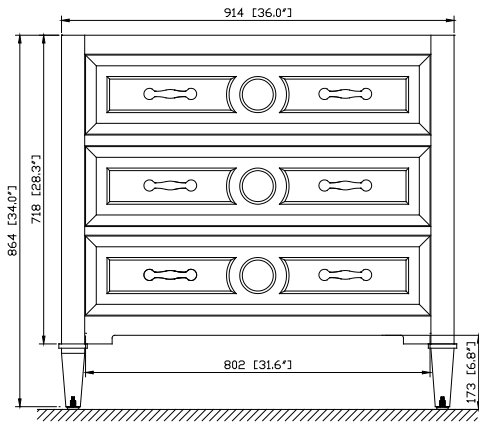

Avanity

KELLY-V36-GB

Features

- Solid poplar frame and MDF
- 2 soft-close drawers
- Electro-plated brass finished hardware
- Adjustable height levelers
- Under counter application

Colors / Finishes

- Grayish Blue

Nominal Dimension

- 36W x 21D x 34H (inches)

Components

| | | | |
|------------|--------------|---------|---------|
| Mirror | KELLY-M28-GB | | |
| Vanity Top | SUT37BK | SUT37GB | SUT37CW |
| Sink | CUM18WT | CUM18LN | |

Product Diagrams

Front

Back

Side

Top