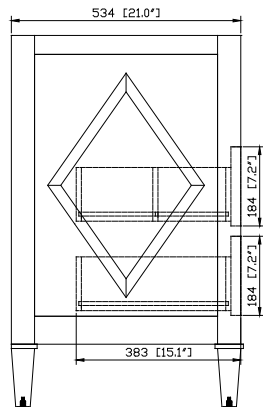

Nominal Dimension

- 36W x 21D x 34H (inches)

Components

| | | | |
|------------|--------------|---------|---------|
| Mirror | KELLY-M28-GB | | |
| Vanity Top | SUT37BK | SUT37GB | SUT37CW |
| Sink | CUM18WT | CUM18LN | |

Product Diagrams

Front

Back

Side

Top