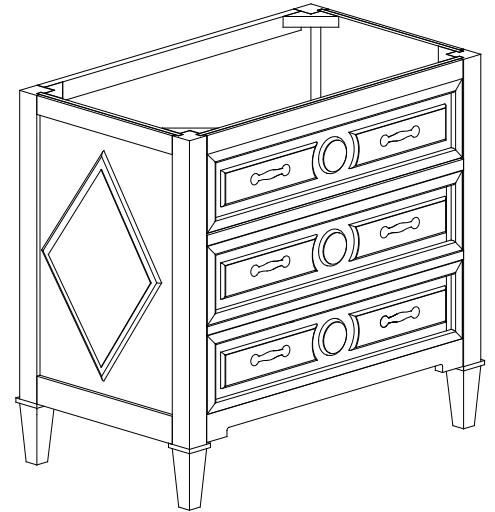

Avanity

KELLY-V36-GB

Features

- Solid poplar frame and MDF
- 2 soft-close drawers
- Electro-plated brass finished hardware
- Adjustable height levelers
- Under counter application

Colors / Finishes

- Grayish Blue

Nominal Dimension

- 36W x 21D x 34H (inches)

Components

| | | | |
|------------|--------------|---------|---------|
| Mirror | KELLY-M28-GB | | |
| Vanity Top | SUT37BK | SUT37GB | SUT37CW |
| Sink | CUM18WT | CUM18LN | |

Product Diagrams

Front

Back

Side

Top