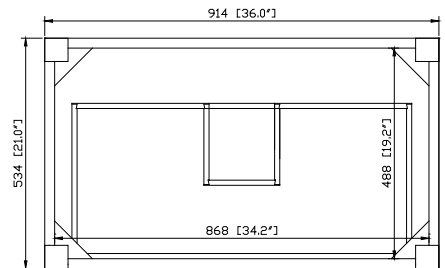

Nominal Dimension

- 36W x 21D x 34H (inches)

Components

| | | | |
|------------|--------------|---------|---------|
| Mirror | KELLY-M28-GB | | |
| Vanity Top | SUT37BK | SUT37GB | SUT37CW |
| Sink | CUM18WT | CUM18LN | |

Product Diagrams

Front

Back

Side

Top