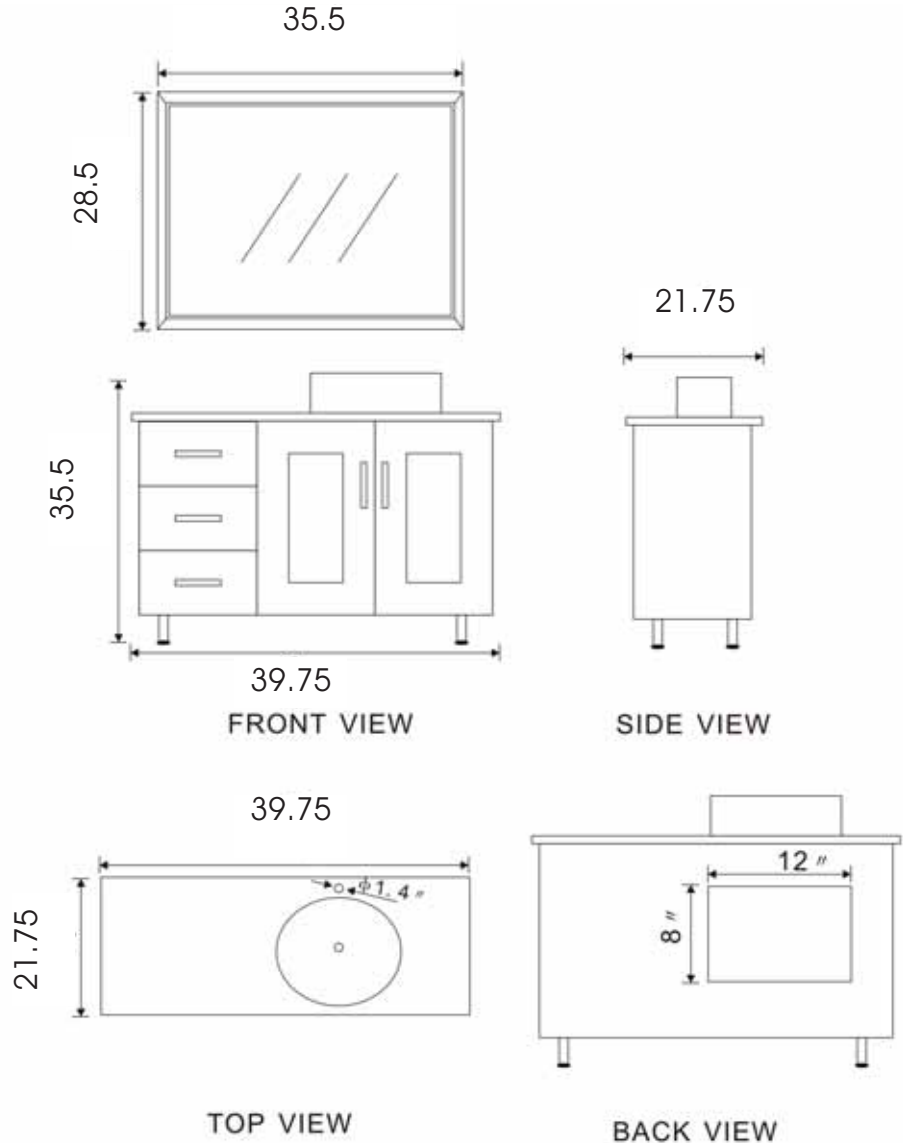

DEC066B-W Malibu 39" Single Sink Vanity Set (Faucet not included)

Design Element™
Bath Furniture

The Malibu Collection

The 39" Malibu showcases light, clean lines and geometric shapes through a well-balanced convergence of wood, glass, and porcelain. The result is a practical, superbly functional design with a rich range of forms, hues, and textures. The lack of architectural embellishments make the Malibu a great value and a perfect fit for the ultra-modern bathroom. Quality design points were not sacrificed, such as solid oak construction (no MDF in sight), soft-closing cabinet doors, a water-resistant finish, and a tempered glass countertop. Thanks to the round vessel sink, there's plenty of counter space, and storage space is further enhanced with three large drawers and two cabinet doors.

Malibu 39" Single Sink Vanity Set

DEC066B-W Product Features

- Solid Hardwood Construction
- Black Tempered Glass Countertop
- Round Vessel Sink
- Polished Chrome Pop-Up Drain
- Three Drawers and Soft Closing Double Door with Windows
- Matching Framed Mirror
- Satin Nickel Finish Hardware
- Faucet Not Included
- Optional Linen Closet Not Included
- Specs: 39"W x 22"D x 34"H