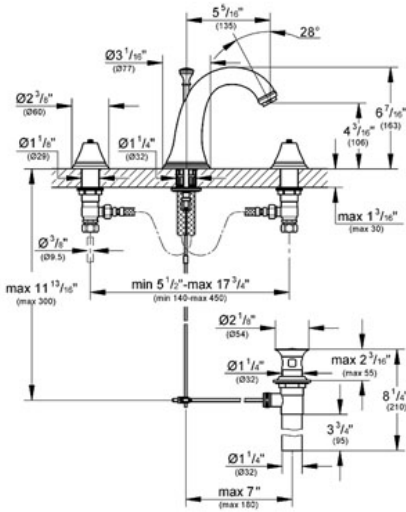

GENEVA
 Three-hole basin mixer 1/2"
 MODEL # 20801

Pure Freude an Wasser

GROHE America, Inc | 200 North Gary Avenue, Suite G, Roselle, IL 60172
 Phone: +1 (800) 444-7643 | Fax: +1 (800) 225-2778 | us-customerservice@grohe.com

Product Description:
 Three-hole basin mixer 1/2"

Standard Specification:

- GROHE StarLight® finish
- Handles sold separately
- Non-swivel high spout with flow control
- 1/2" ceramic cartridge (90° turn)
- 1 1/4" pop-up waste set
- Union nut with 7/16" drilling
- Pressure resistant flexible connection hoses (between spout and side valves)
- For Geneva cross and lever handles (18 733 / 18 734)
- Max Flow Rate 1.5 gpm (5.7 L/min)

Applicable Codes & Standards:

- Energy Policy Act of 1992
- NSF 61
- ASME A112.18.1/CSA B125.1
- US Federal and State material regulations
- EPA WaterSense®
- CalGreen

Color:

- 20801 000 chrome
- 20801 BE0 Sterling inf
- 20801 EN0 Brushed Nickel
- 20801 ZB0 Oil Rubbed Bronze